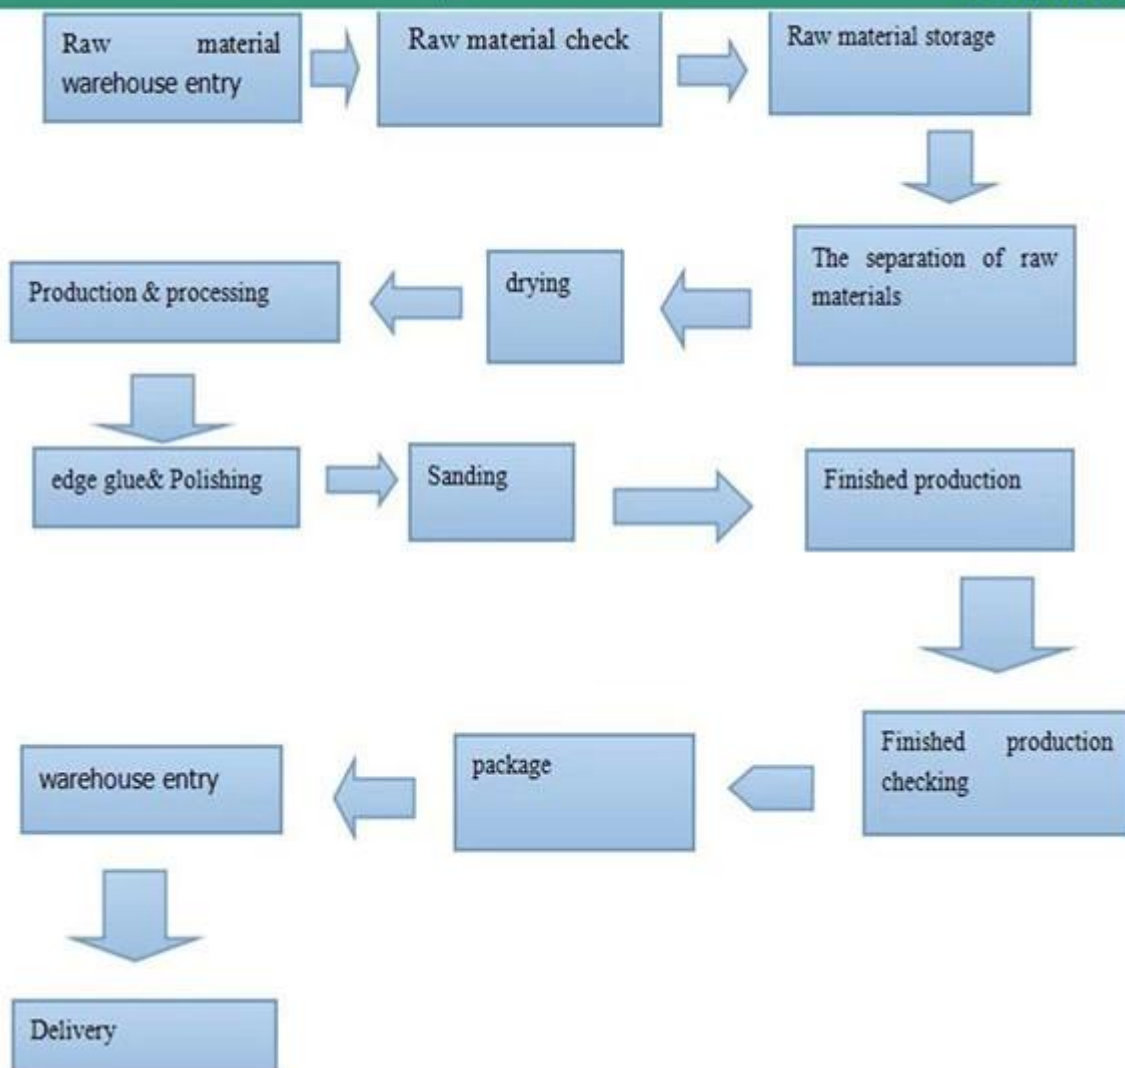

poplar edge glued solid board with UV3S (clear coat) and dovetail groove production pictures:

# Production line