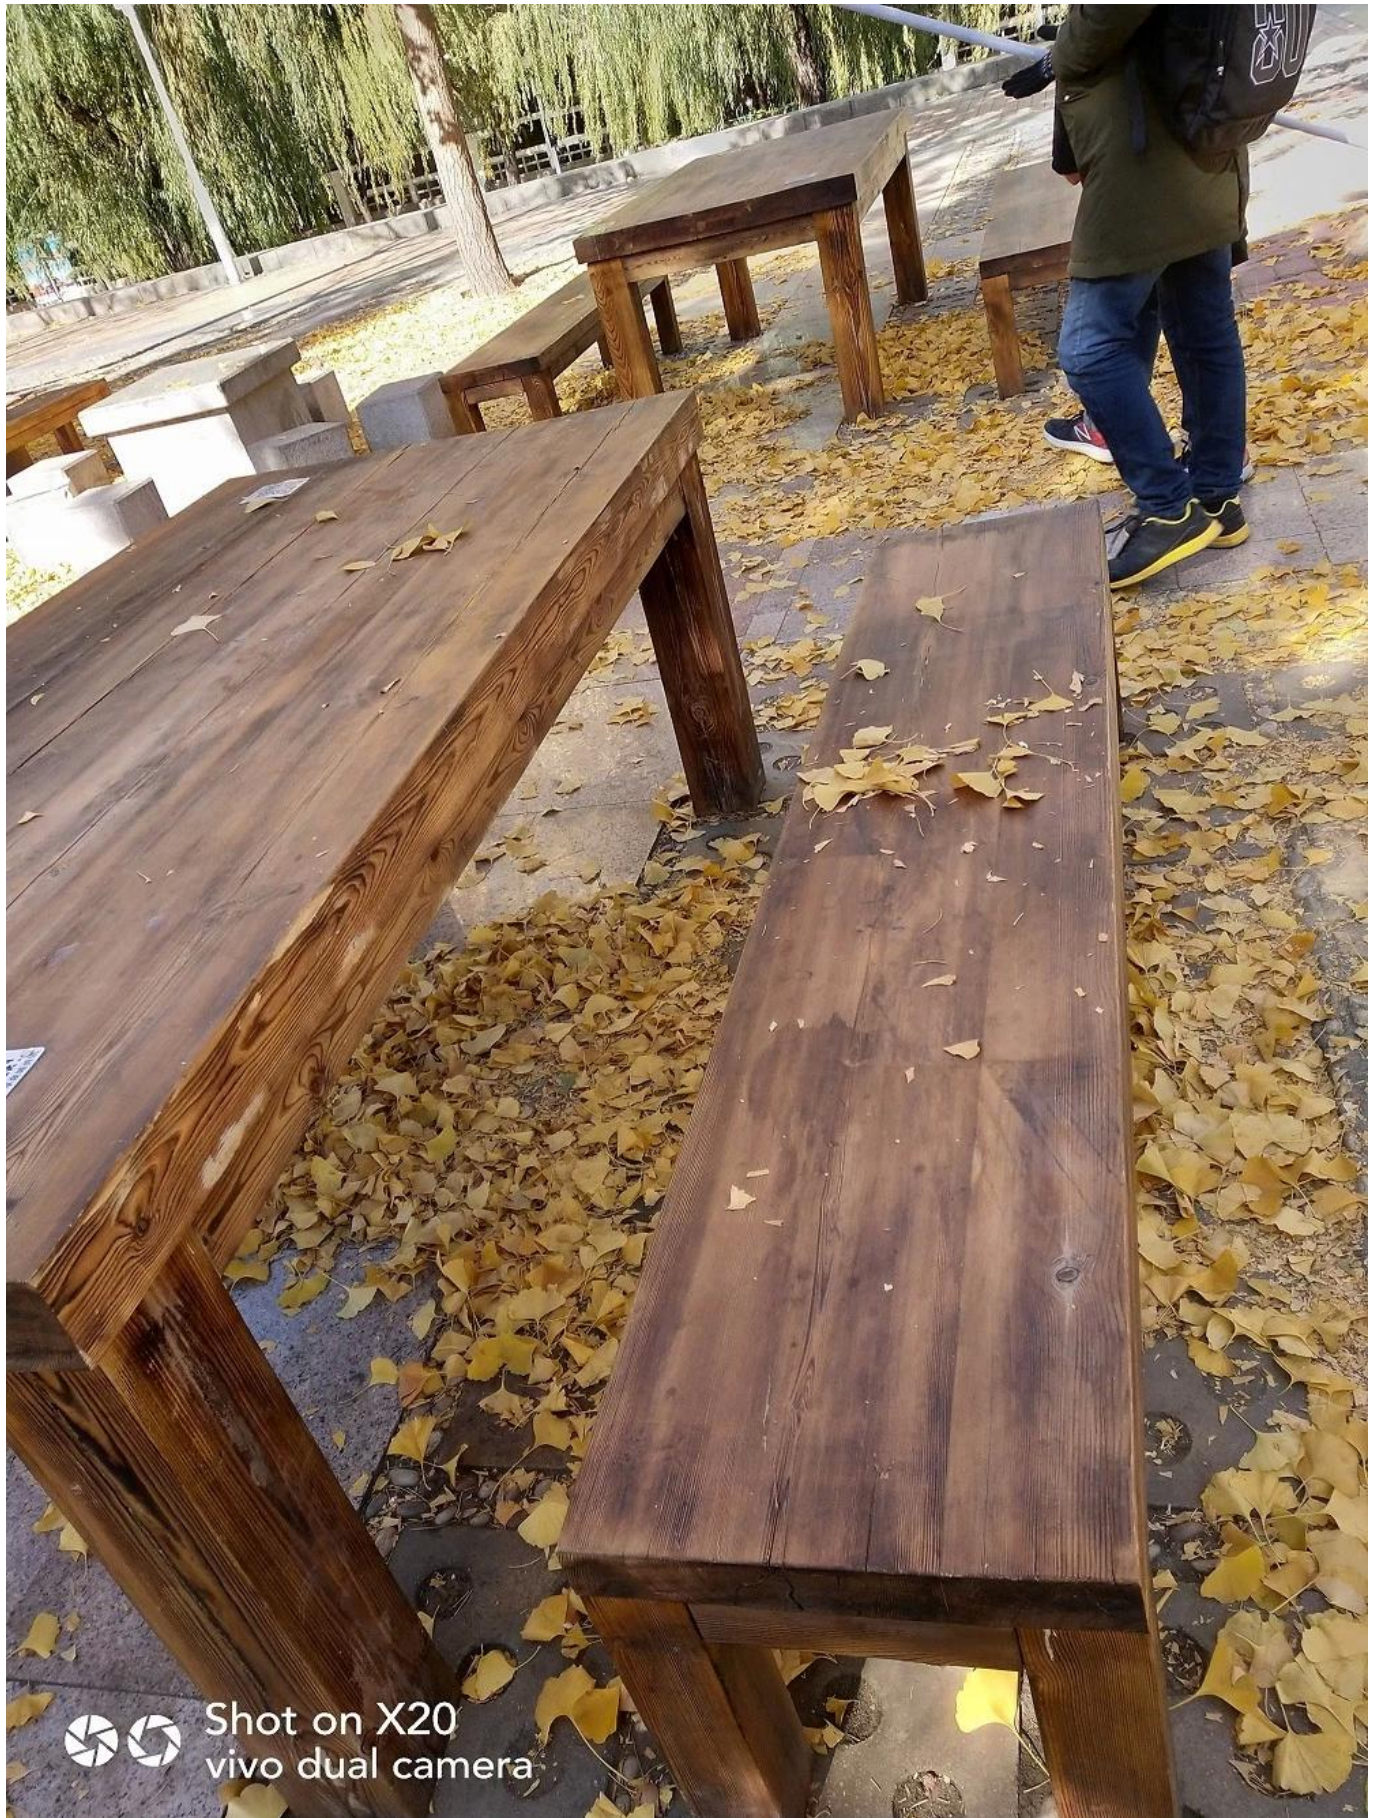

outdoor furniture with wood preservative  
wood:paulownia  
size:38\*500\*1200  
usage:outdoor furniture like tables,chairs etc

Shot on X20  
vivo dual camera

Shot on X20  
vivo dual camera

Shot on X20  
vivo dual camera

Shot on X20  
vivo dual camera