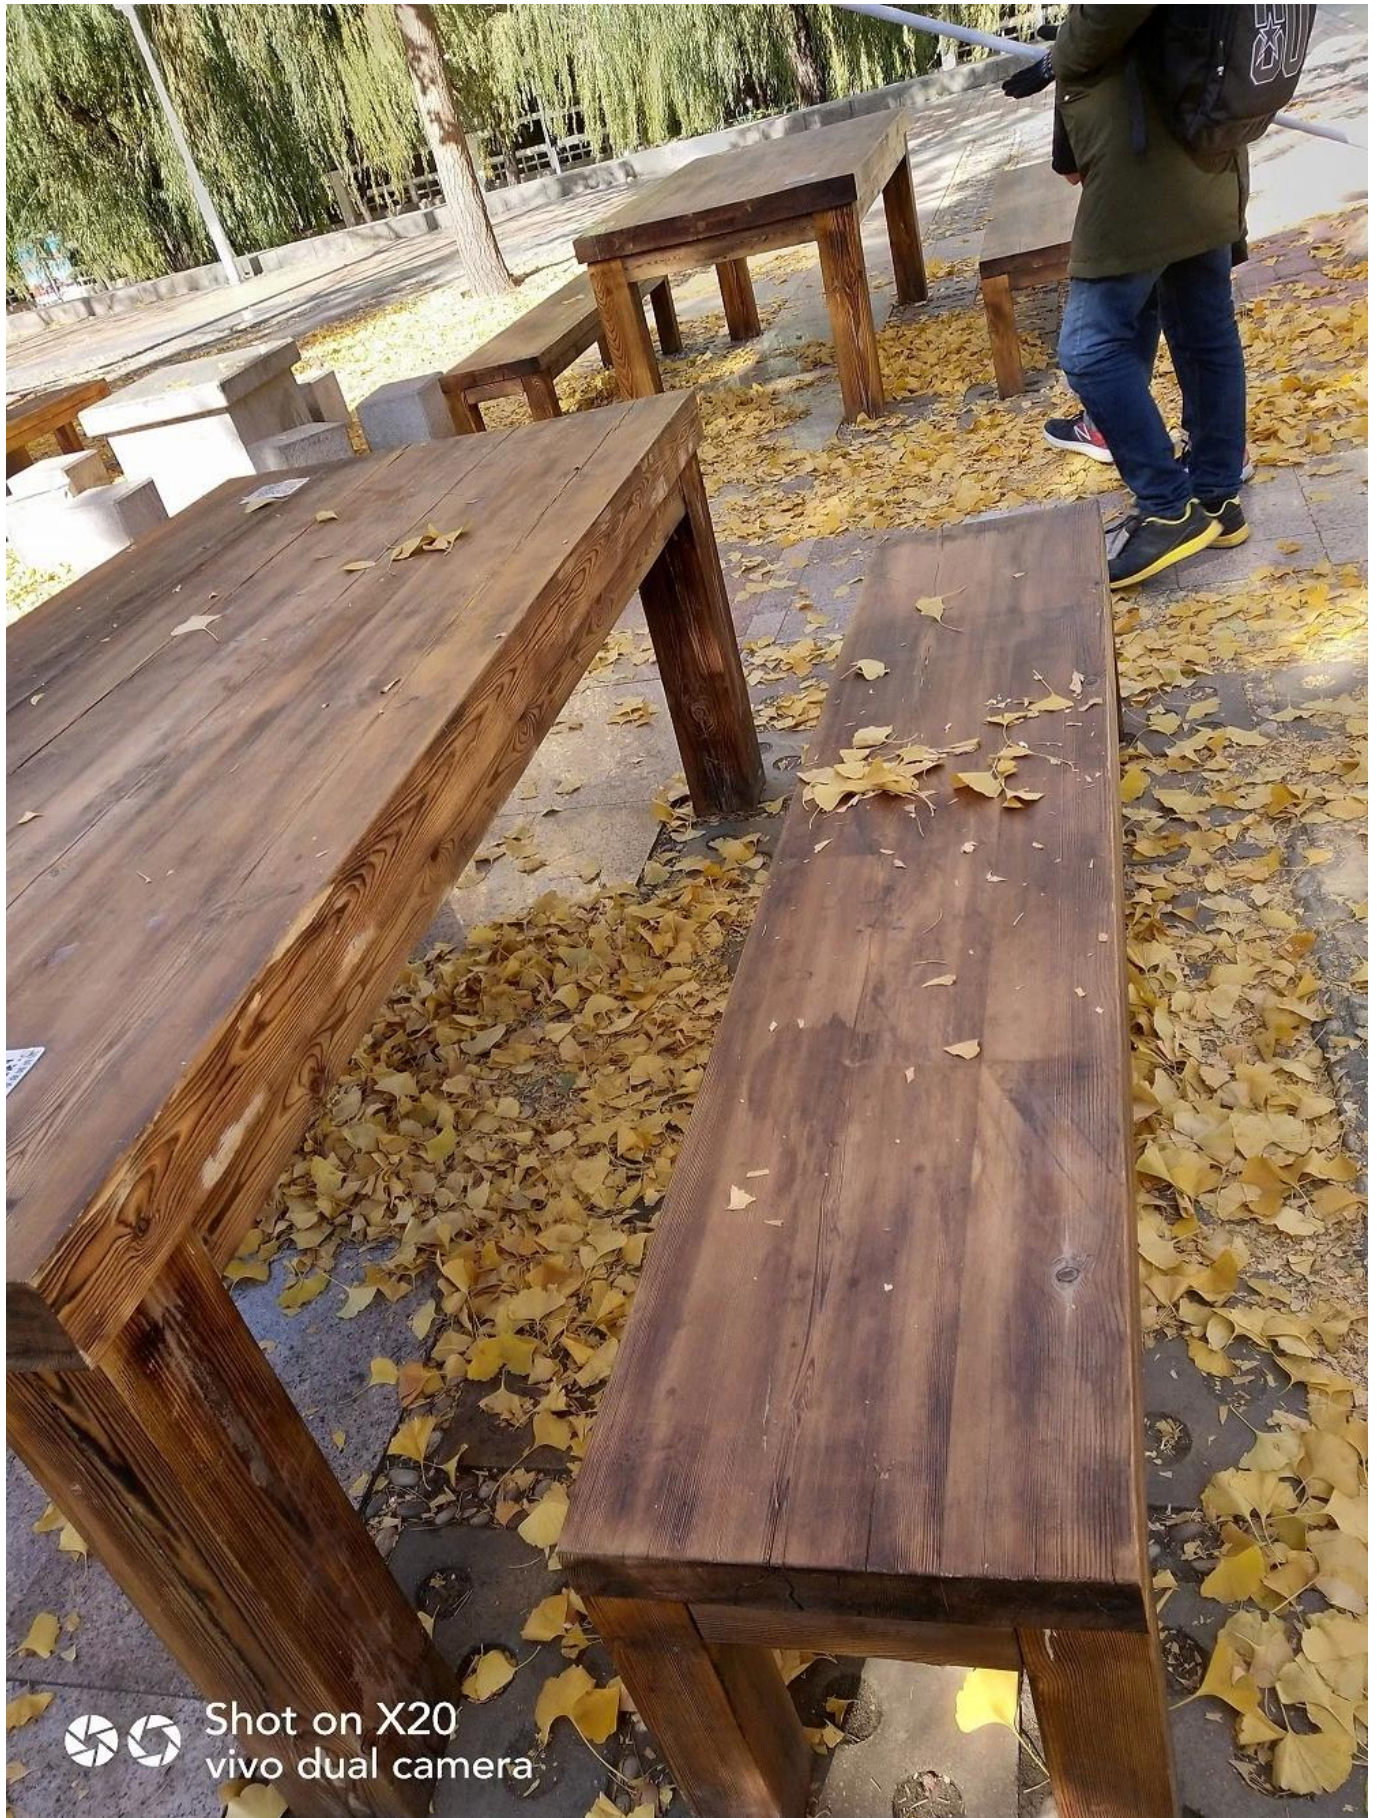

outdoor furniture with wood preservative  
wood:paulownia  
size:38\*500\*1200  
usage:outdoor furniture like tables,chairs etc

Shot on X20  
vivo dual camera

Shot on X20  
vivo dual camera

Shot on X20  
vivo dual camera