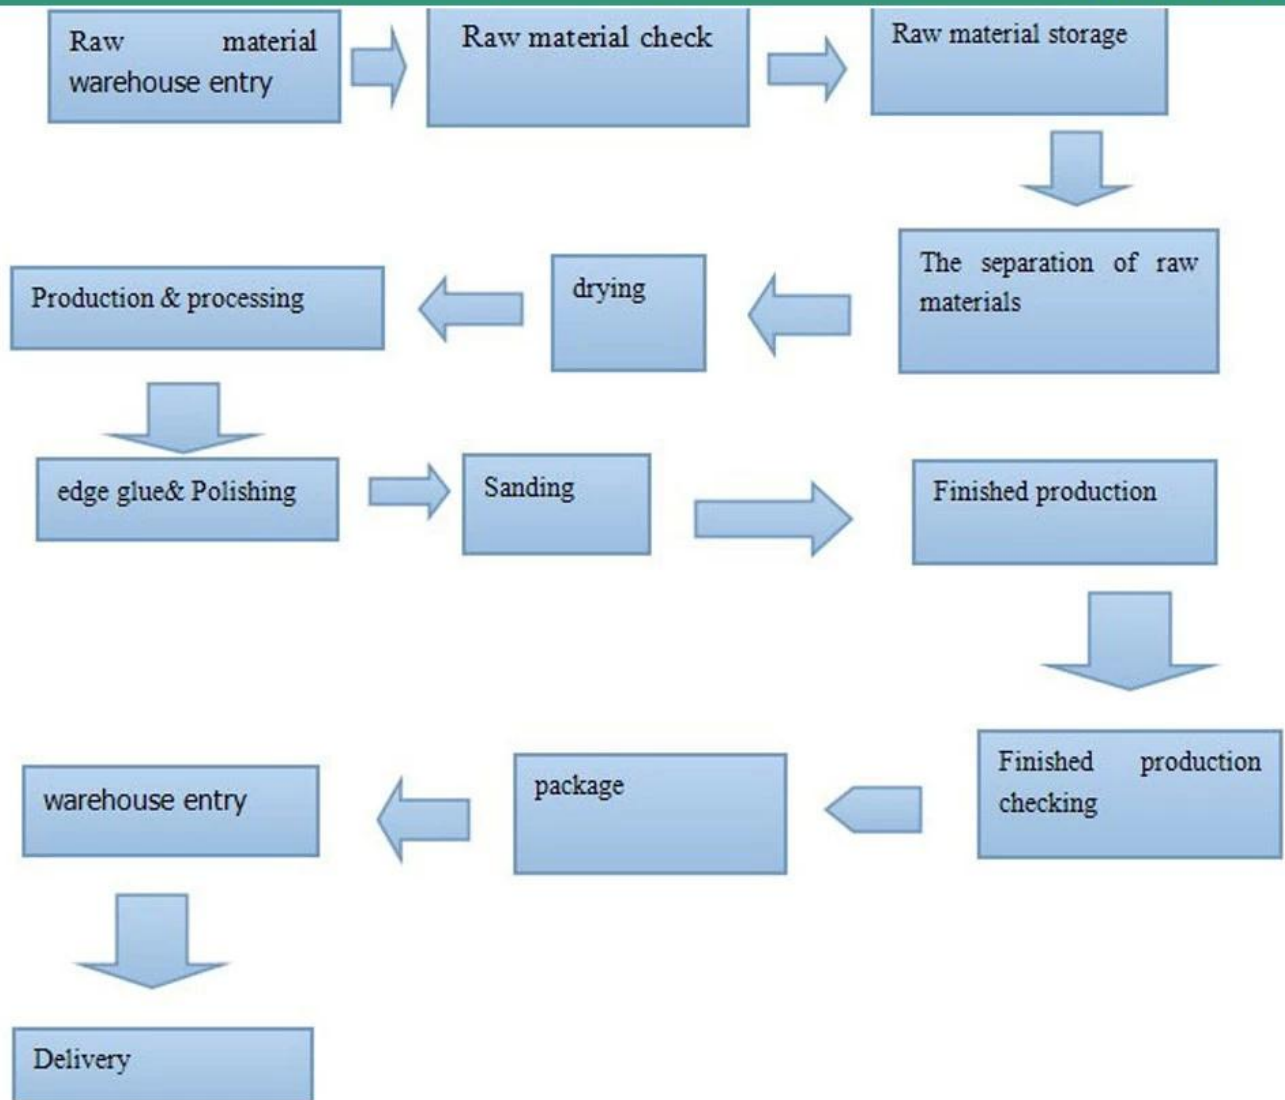

Production line

PICTURES OF THE ENTERPRISE