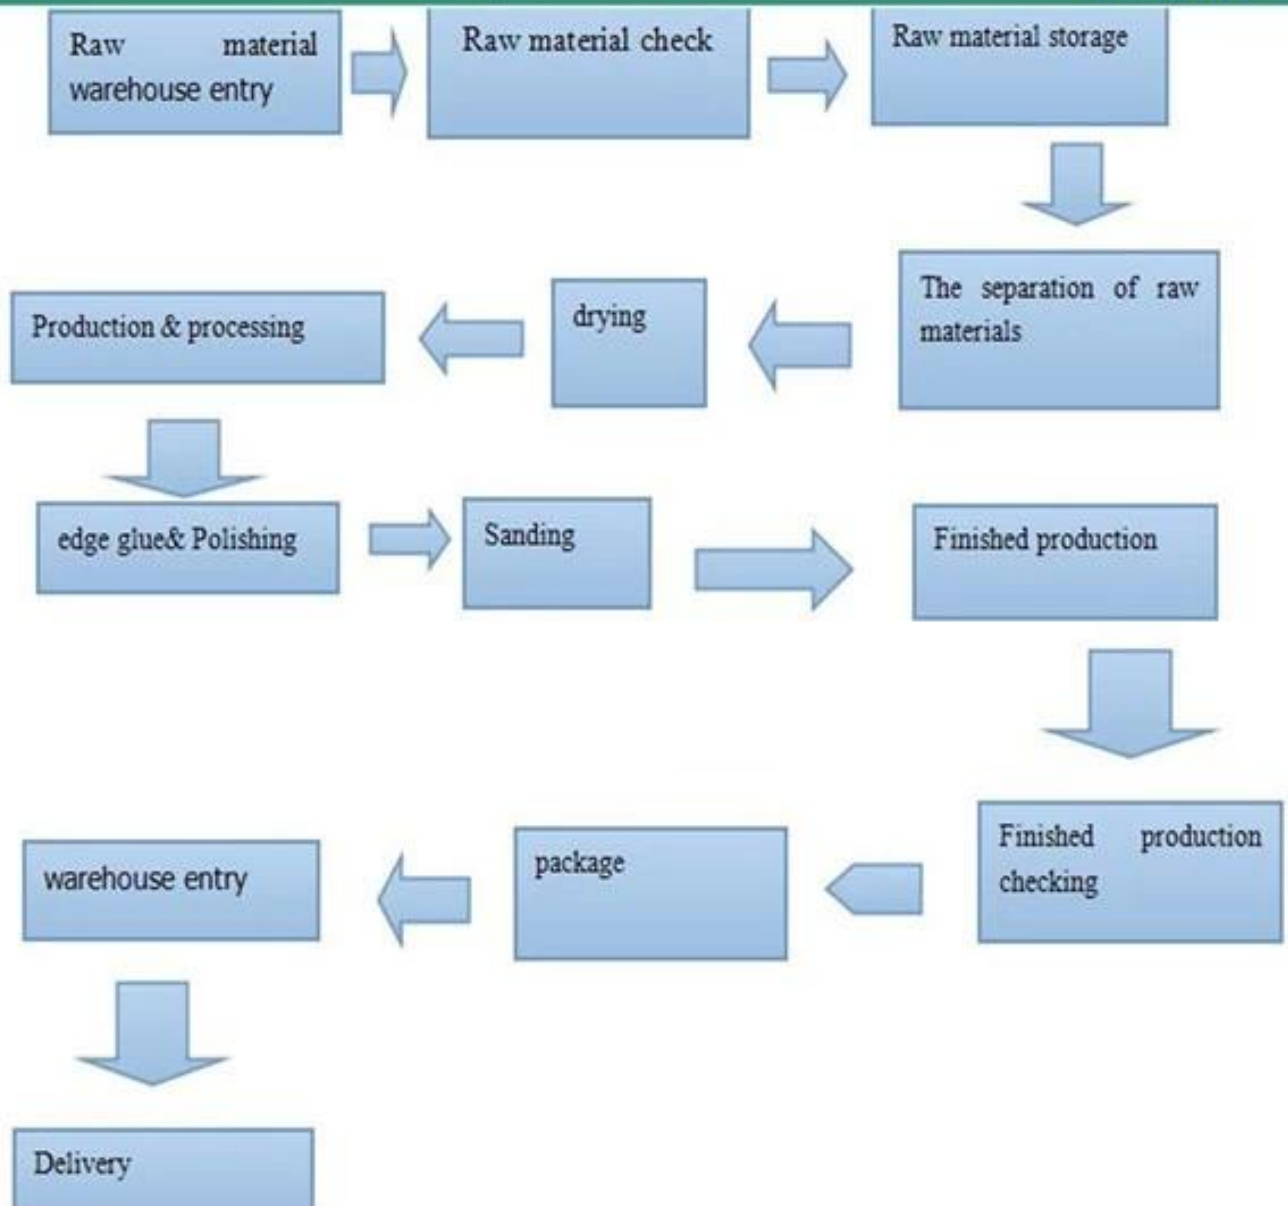

Species	Paulownia board	Color	Bleached, Natural	Grade	AA, AB,BC
Thickness	3.0mm-50mm	Width	100mm - 1220mm	Length	300mm - 2500mm
Weight	290—310kgs/m3				
Moisture Content	To be within 12-14% at time of shipment.				
Tolerance	From+-0.1mm to +-0.5mm				
Place of origin:	Shandong China				
Packing Details:	Plastic bags packed ,with iron /plastic belt outside,wood pallets at the bottom.				
Glue Type	Environmental friendly hangang glue from Germany				
Usage	Making wooden box, furniture,coffin, snowboard, surf board, wall panel, decorate sauna house, crafts & arts, package, indoor decorating, construction, packing pallets and so on.				
Main Markets	Vietnam, Malaysia, Indonesia, America, France, Italy, Germany, UK, and so on.				
Payment	T/T(30% advance, 70%balance upon B/L Copy in 7days) or L/C at sight				

Production line

Exhibition

318 CÔNG TY TNHH MTV XUẤT NHẬP KHẨU TM GIAI

Our company

Packing & delivery