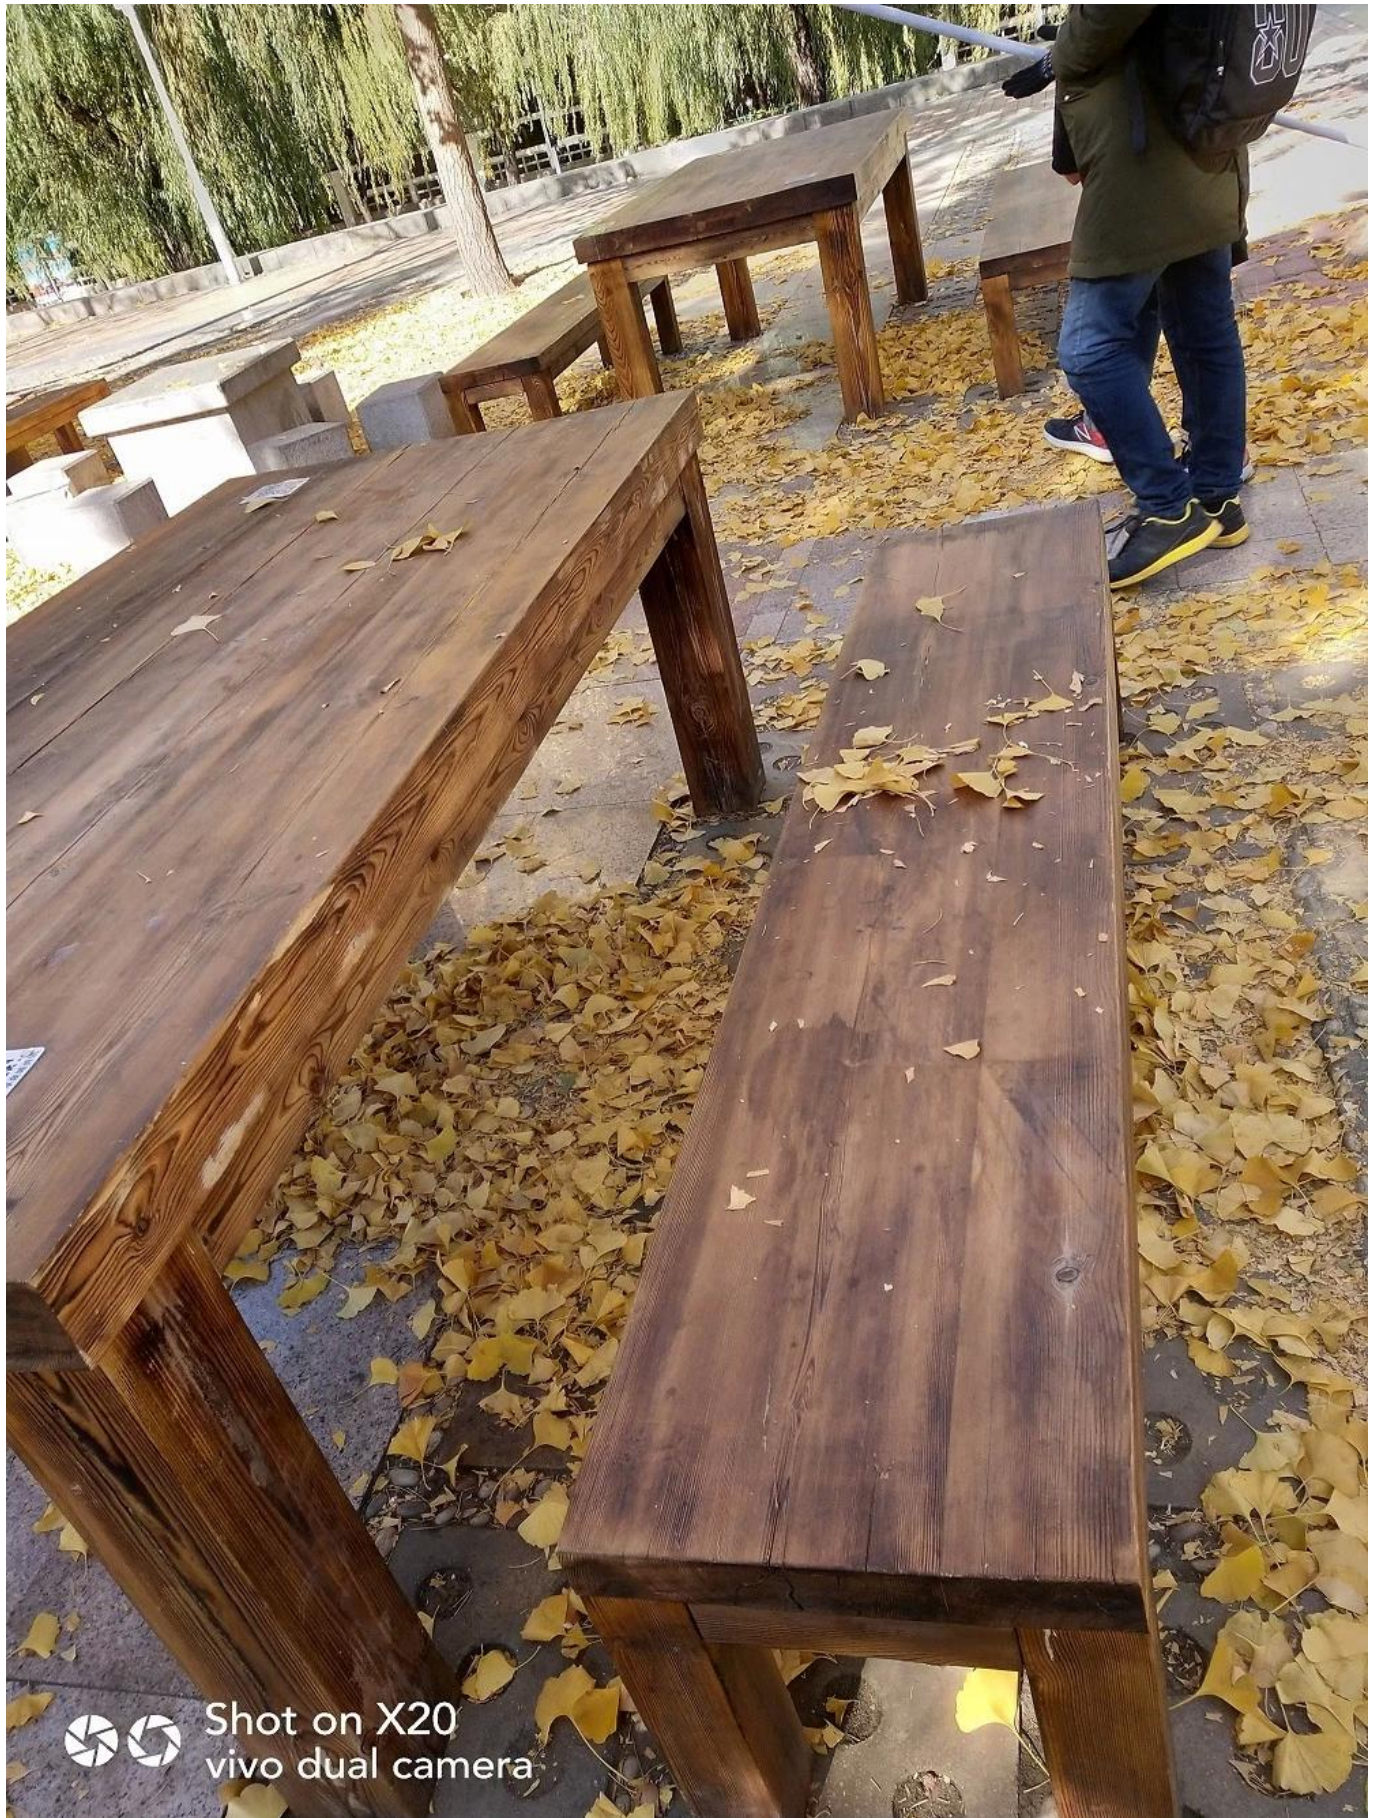

outdoor furniture with wood preservative
wood:paulownia
size:38*500*1200
usage:outdoor furniture like tables,chairs etc

Shot on X20
vivo dual camera

Shot on X20
vivo dual camera

Shot on X20
vivo dual camera

Shot on X20
vivo dual camera