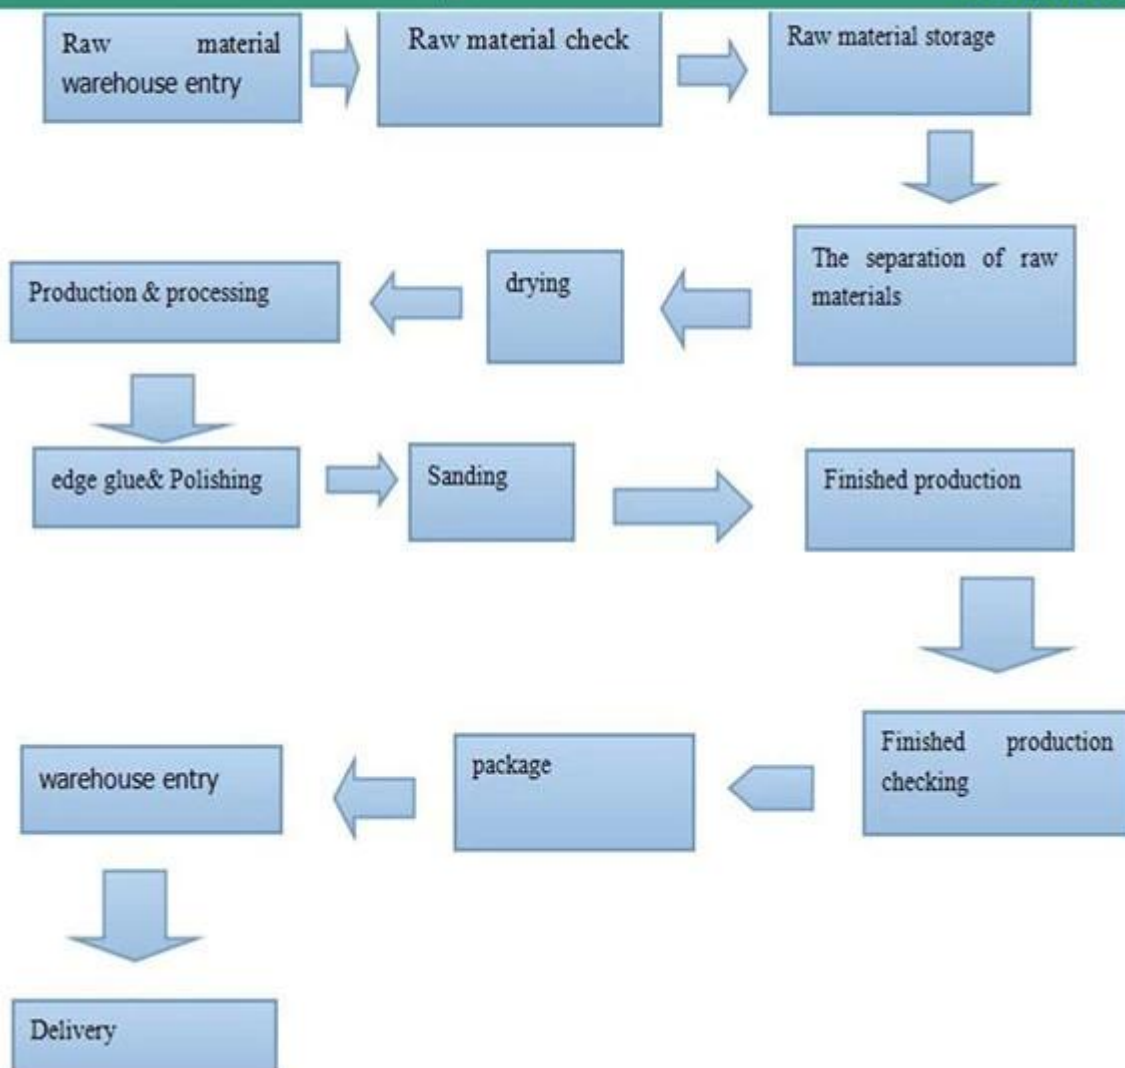

Species	Paulownia board	Color	Bleached, Natural	Grade	AA, AB,BC
Thickness	3.0mm-50mm	Width	100mm - 1220mm	Length	300mm - 2500mm
Weight	290—310kgs/m3	HS CODE: 4407992090			
Moisture Content	To be within 12-14% at time of shipment.				
Tolerance	From+ -0.1mm to + -0.5mm				
Place of origin:	Shandong China				
Packing Details:	Plastic bags packed ,with iron /plastic belt outside,wood pallets at the bottom.				
Glue Type	Environmental friendly hangang glue from Germany				
Usage	Making wooden box, furniture,coffin, snowboard, surf board, wall panel, decorate sauna house, crafts & arts, package, indoor decorating, construction, packing pallets and so on.				
Main Markets	Vietnam, Malaysia, Indonesia, America, France, Italy, Germany, UK, and so on.				
Payment	T/T(30% advance, 70%balance upon B/L Copy in 7days) or L/C at sight				

Production line

Our company

Exhibition

318 CÔNG TY TNHH MTV XUẤT NHẬP KHẨU TM GIAI