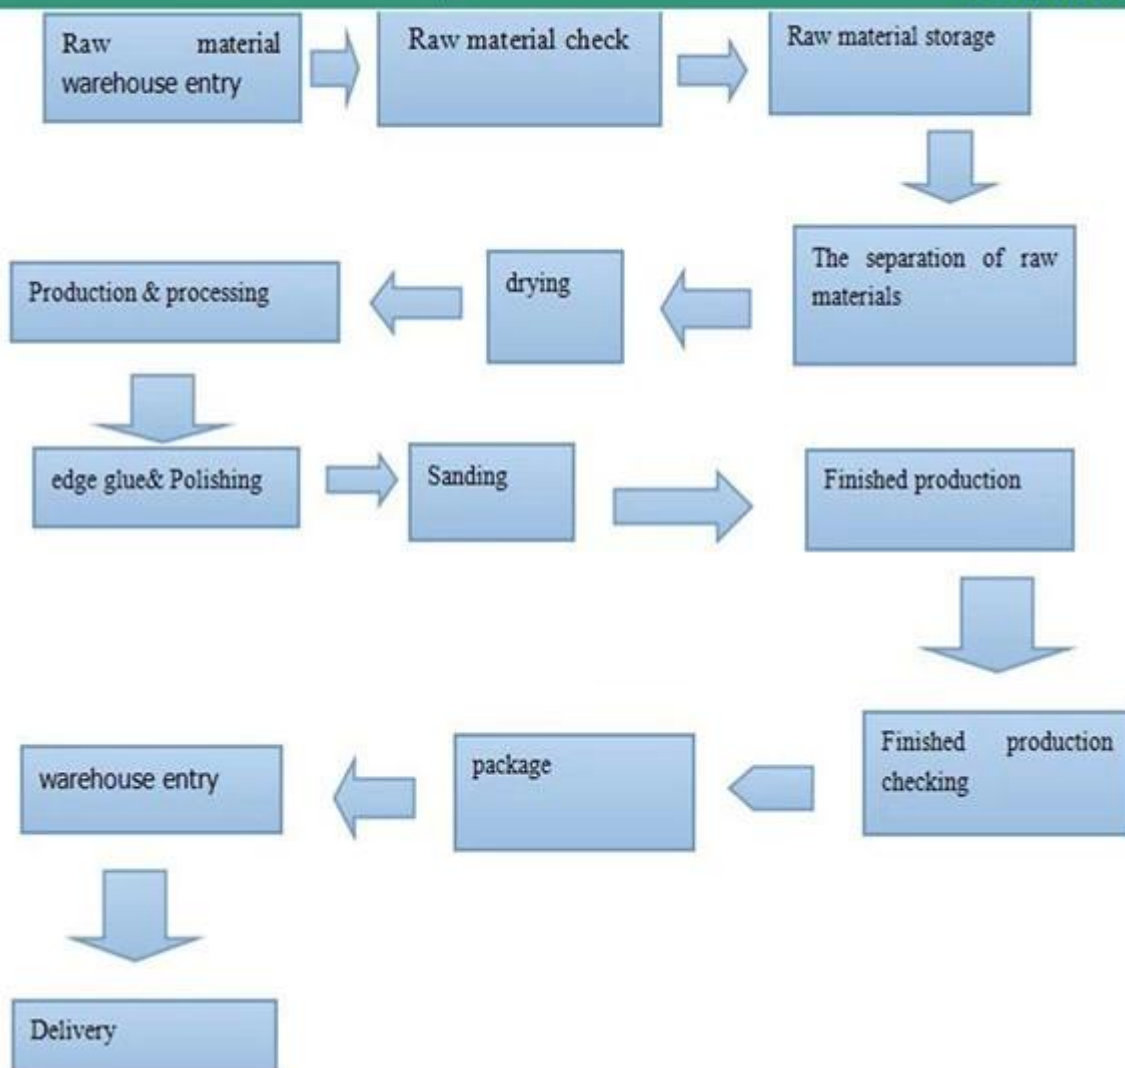

paulownia wood for snowboards paulownia snowboard panel

material:Paulownia poplar

Usage:snowboard

weight:paulownia is 300KGS/CBM poplar is 450KGS/CBM

Origin:China

Production line

Our company

三优
dmsjx.com