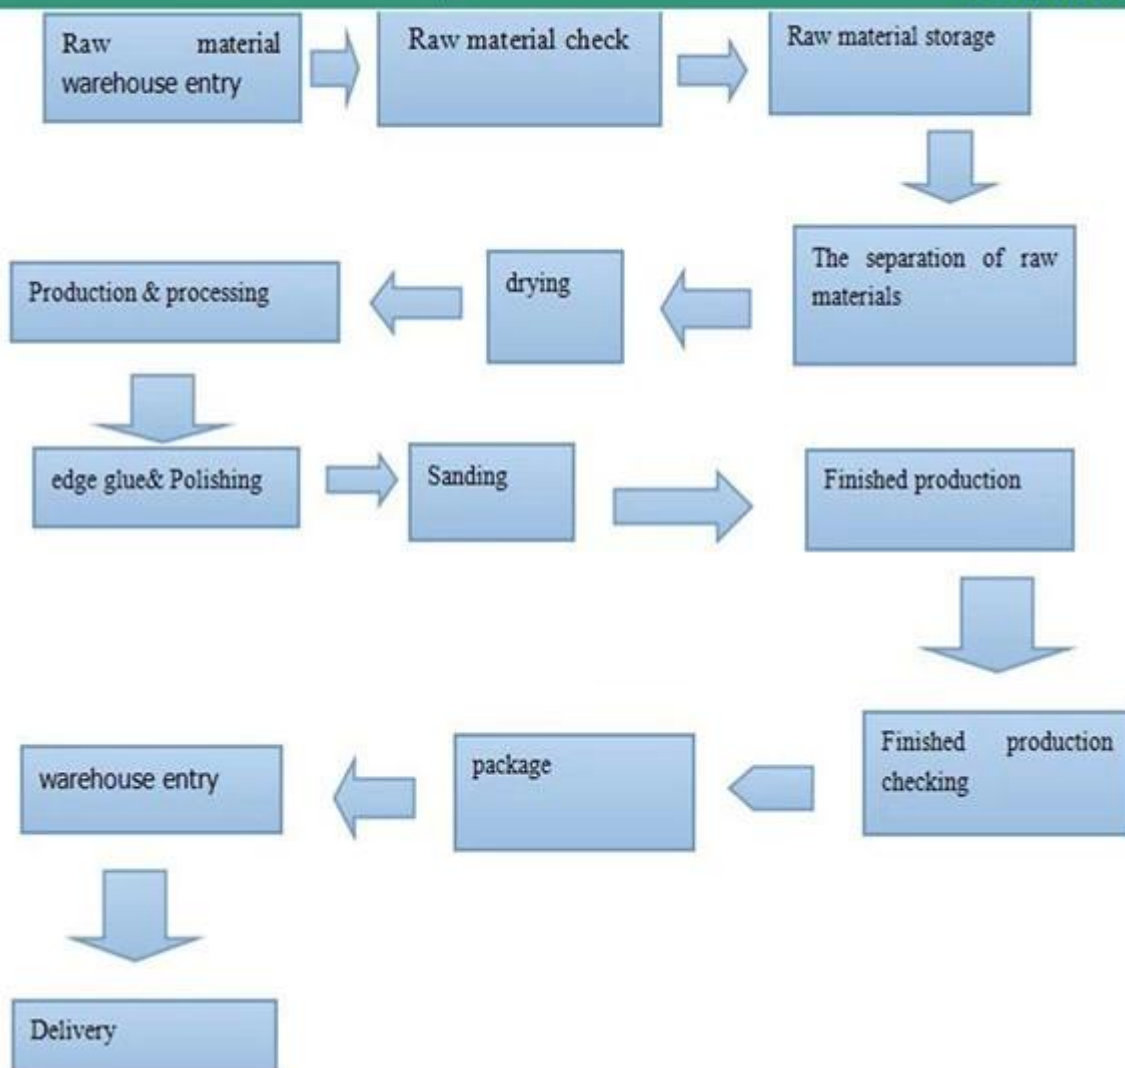

poplar edge glued solid board with UV3S (clear coat) and dovetail groove production pictures:

Production line

Exhibition

三优
dmsjx.com

Contact us

Anny Guo

Dongming Sanxin Wood Industry Co.,Ltd

Contacts