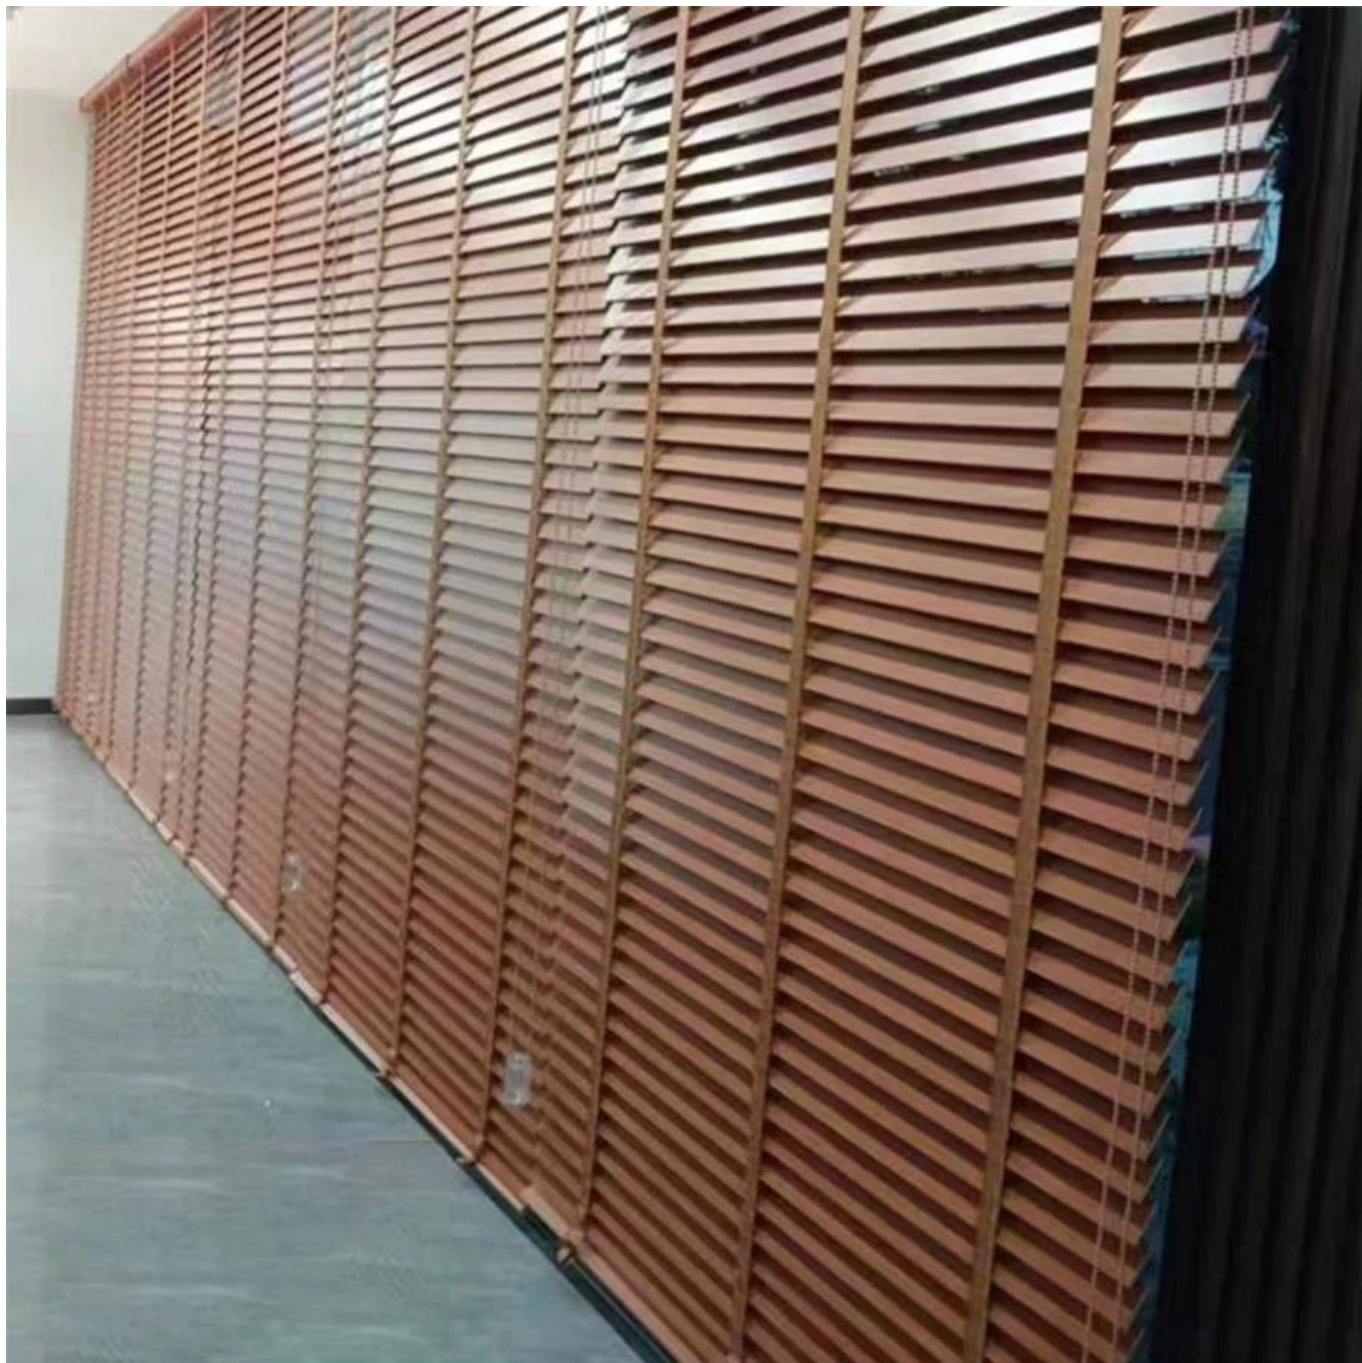

Eco-Friendly Wood Blind

Wear-resistant, corrosion-resistant, non-cracking, deformation,
sun protection, UV protection, long service life

环保木百叶窗

耐磨耐腐蚀 不断裂变形 防晒防紫外线 使用寿命长

Eco-Friendly Mood Blind
100% Recycled Material
Low VOC Formulation
Made in the USA