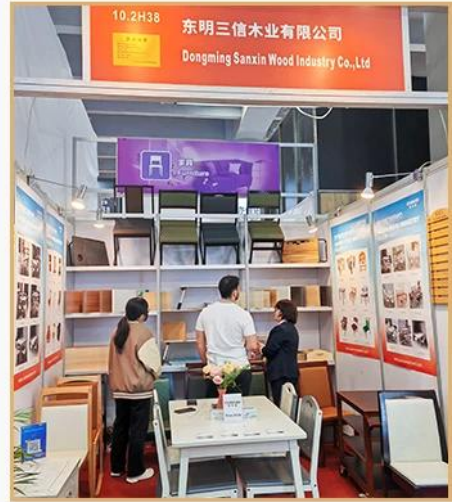

Qualification Certificate

< /p>