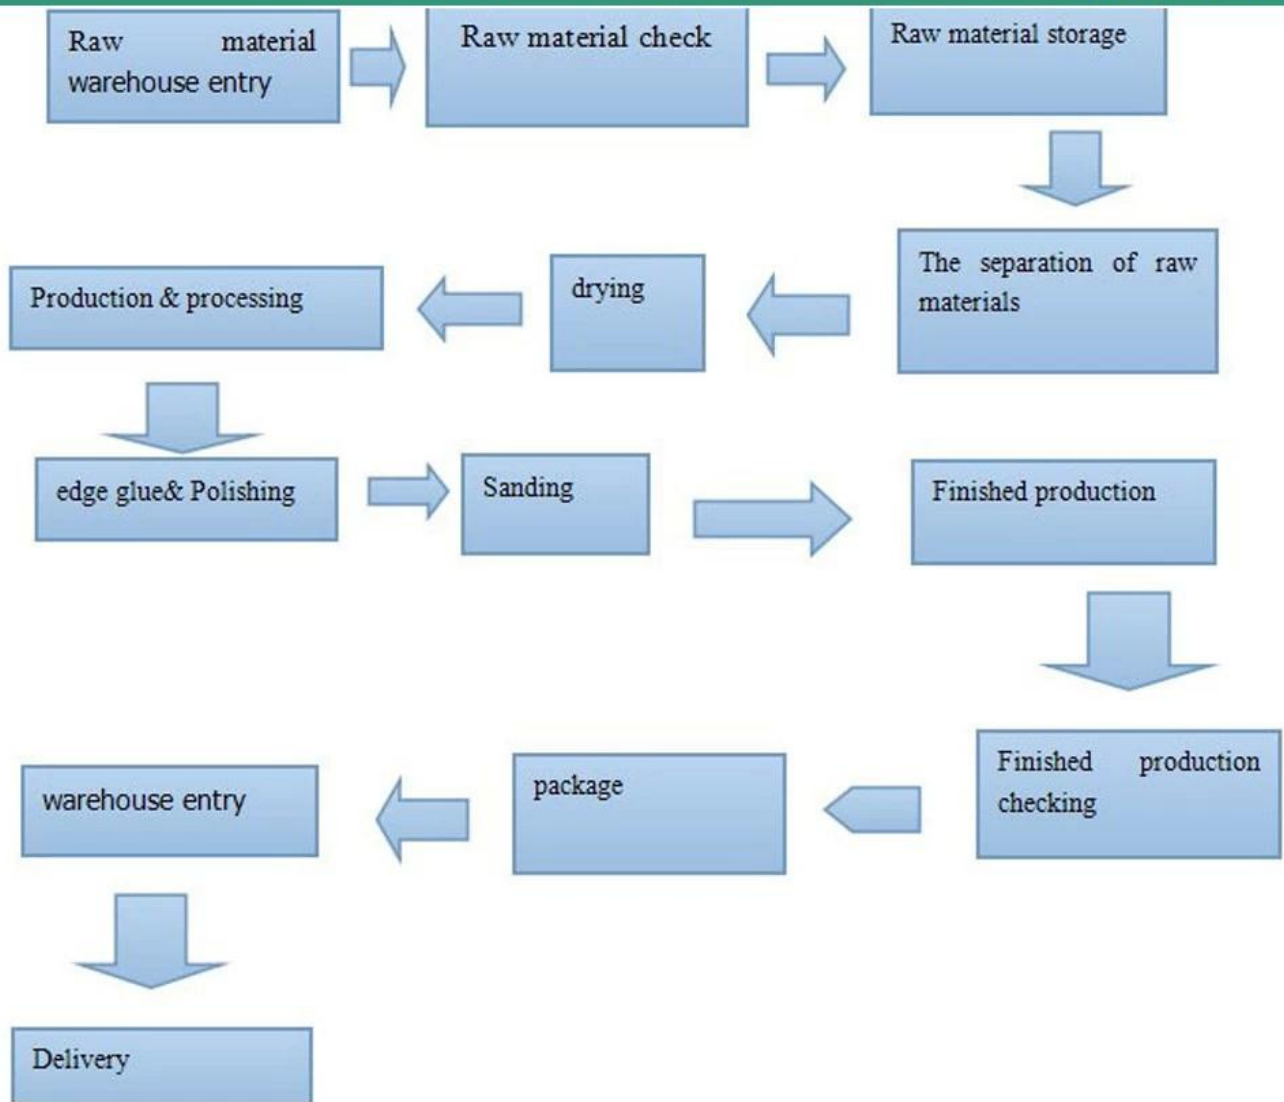

paulownia edge glued board with bleached white color
product pictures

Production line

PICTURES OF THE ENTERPRISE

Contact us

Anny Guo

Dongming Sanxin Wood Industry Co.,Ltd

Tel:+86-530-6208019 Fax:+86-530-6208016