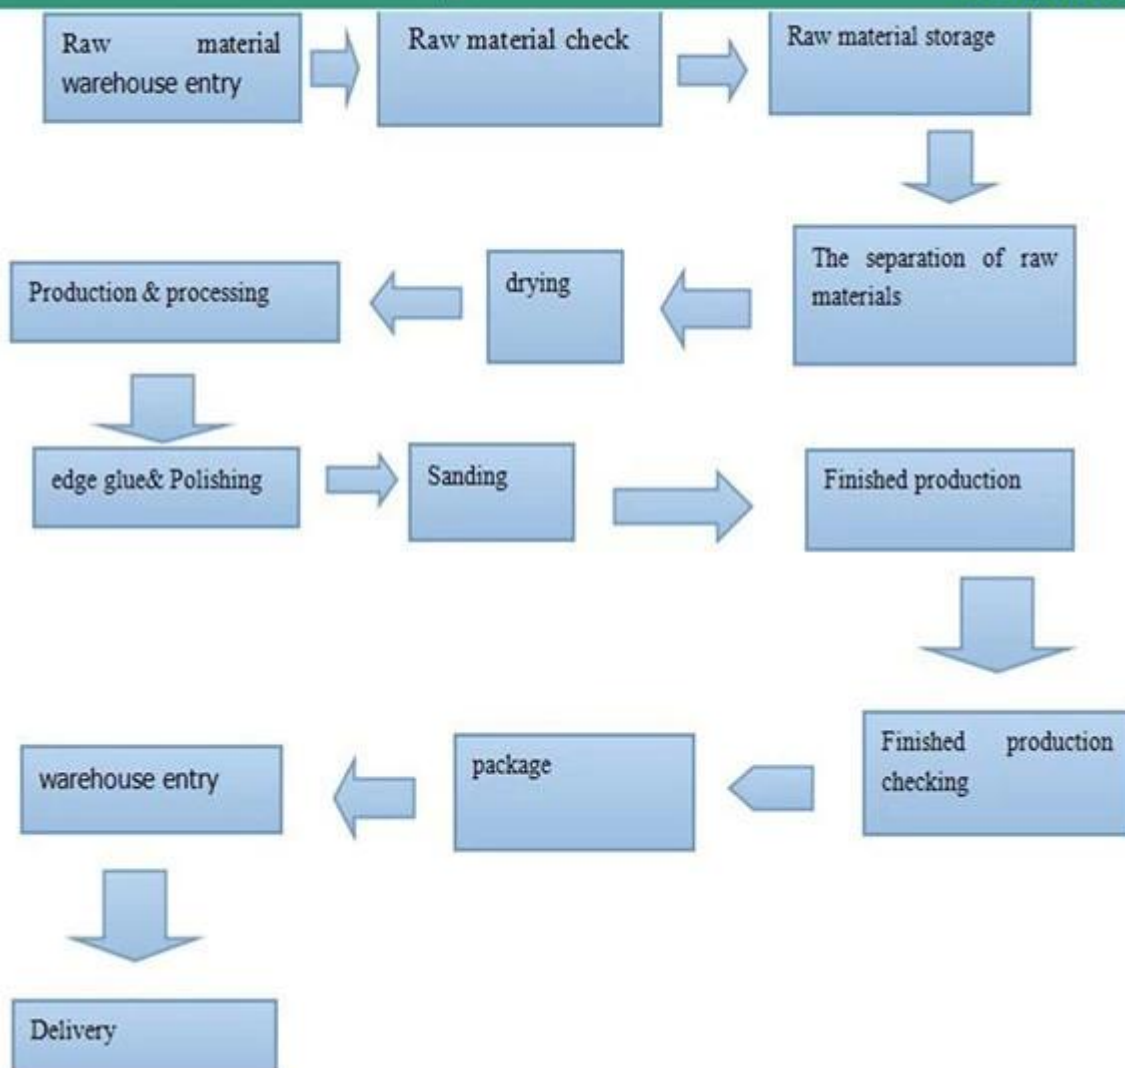

paulownia wood for snowboards paulownia snowboard panel

material:Paulownia poplar

Usage:snowboard

weight:paulownia is 300KGS/CBM poplar is 450KGS/CBM

Origin:China

# Production line