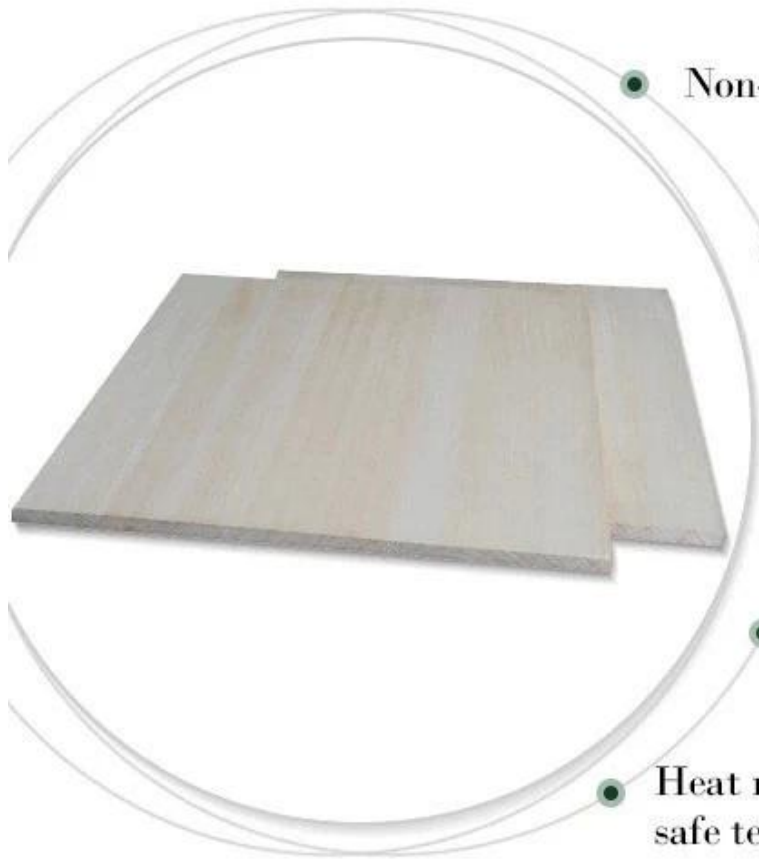

Paulownia Edge Glued Panels

Paulownia Edge Glued Boards

Thickness:from 6mm to 50mm. Special sizes are available upon request

Width:Max.1220 mm.

Length:Max.3000mm.

Color: Natural or Bleached

Moisture content: Below 12%.

Usage: Furniture, wall panels, doors, sauna, construction, coffins, arts & crafts, surfboards, boat bulding, etc.

Hot Tags: edge glued panel, China, manufacturers, suppliers, factory

PRODUCT FEATURE

- Non-toxic, safe to human health
- Wipe clean washable surface
- Tasteless
- Smooth surface
- Heat resistant
safe temperature scope:-30°C to +180°C