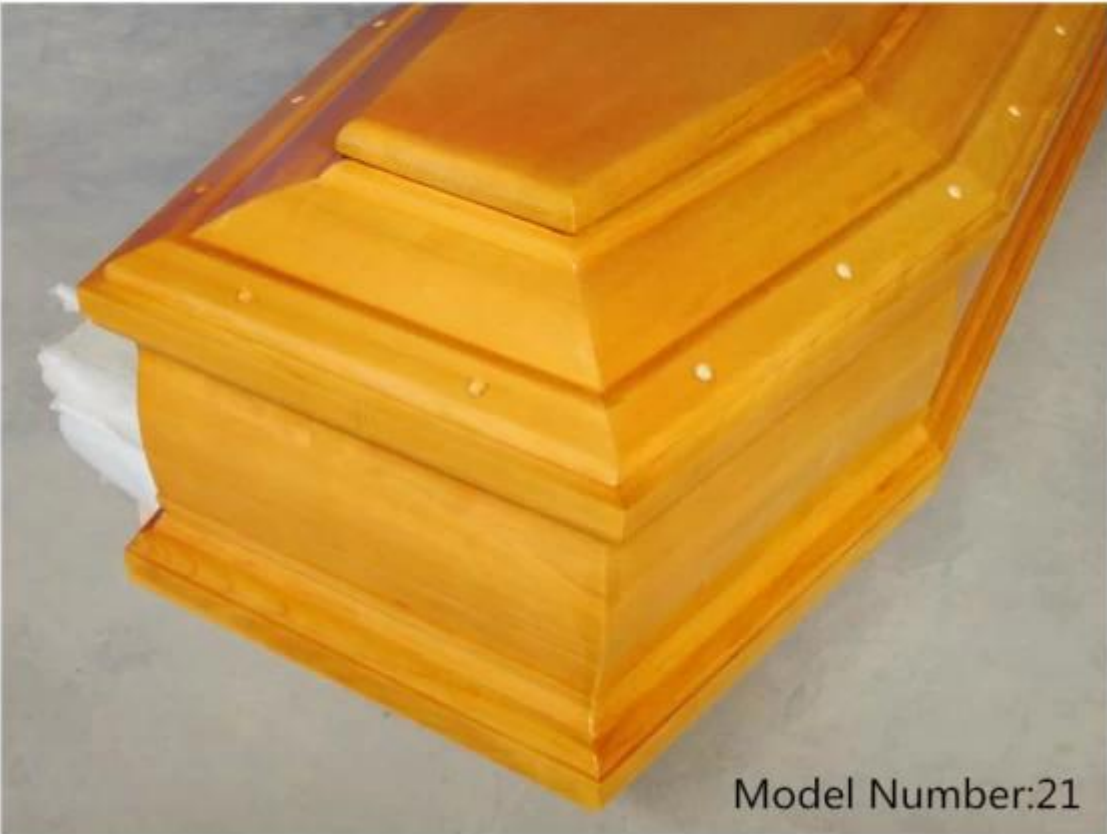

21-2 Solid Paulownia

Model Number:21