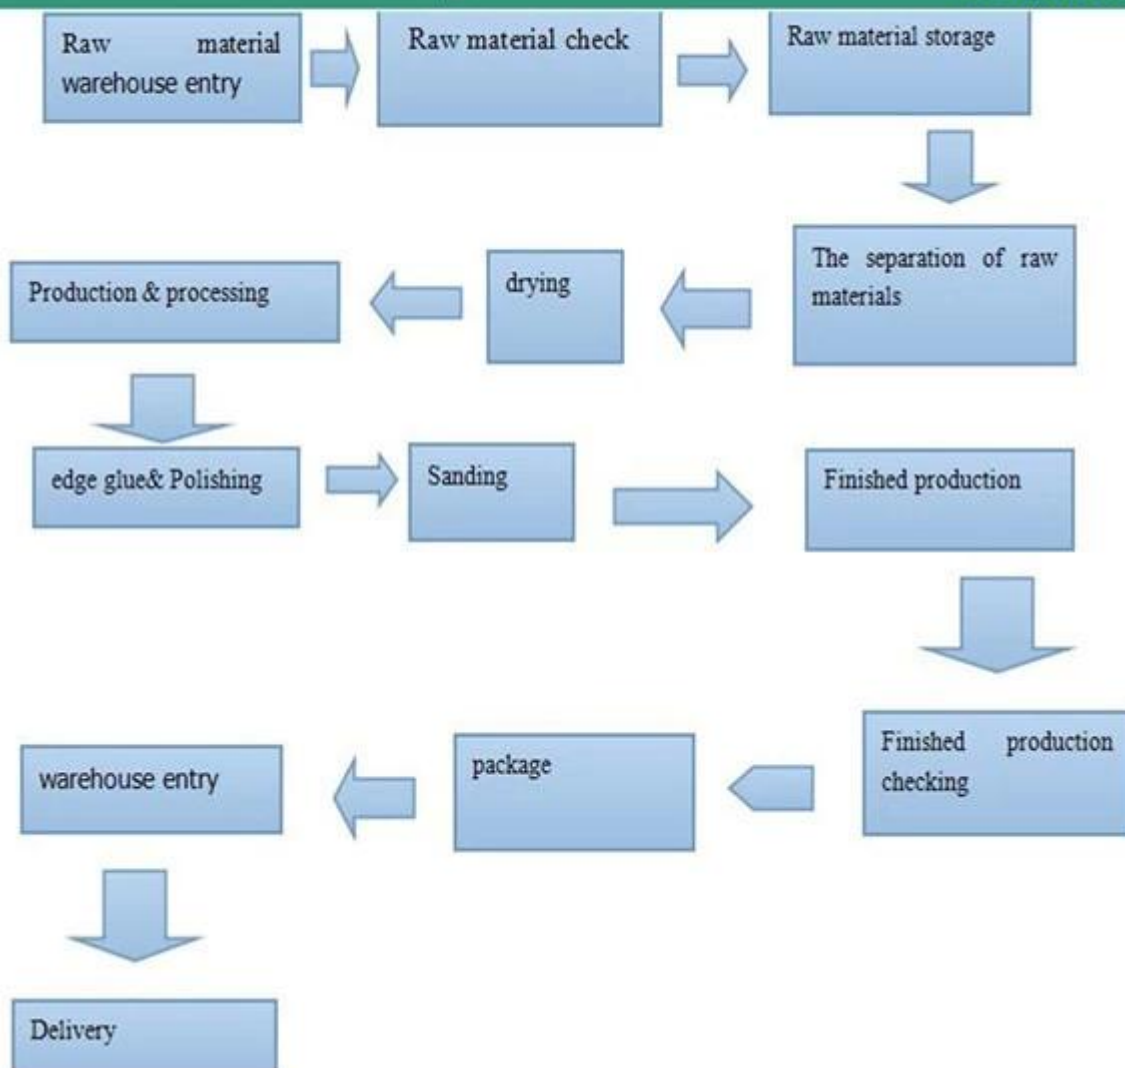

CELESTIAL LTD 8058HK.COC.011308

www.sanxinwood.com

Dongming Sanxin Wood Industry Co., Ltd

IRGUTUVALIT 60SHK.COC.011308

www.sanxinwood.com

Dongming Sanxin Wood Industry Co., Ltd

Production line

Exhibition