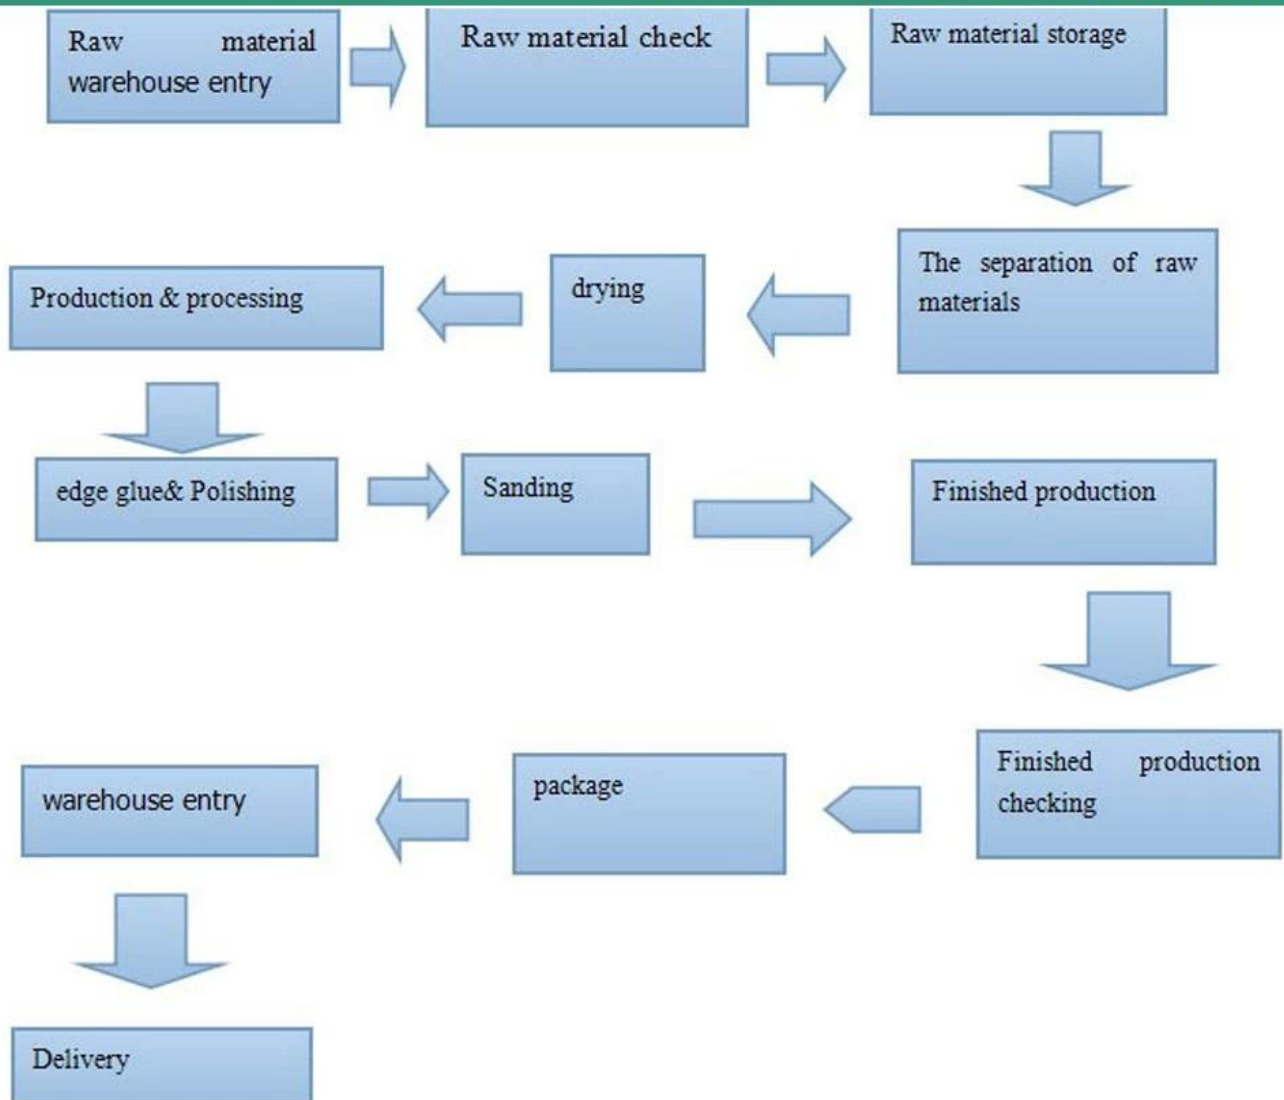

請在TUV认证 SGSHK-COC-011305

[www.sanxinwood.com](http://www.sanxinwood.com)

Dongming Sanxin Wood Industry Co., Ltd

通过TUV认证 SGSHK-COC-011308

[www.sanxinwood.com](http://www.sanxinwood.com)

Dongming Sanxin Wood Industry Co., Ltd

# Production line