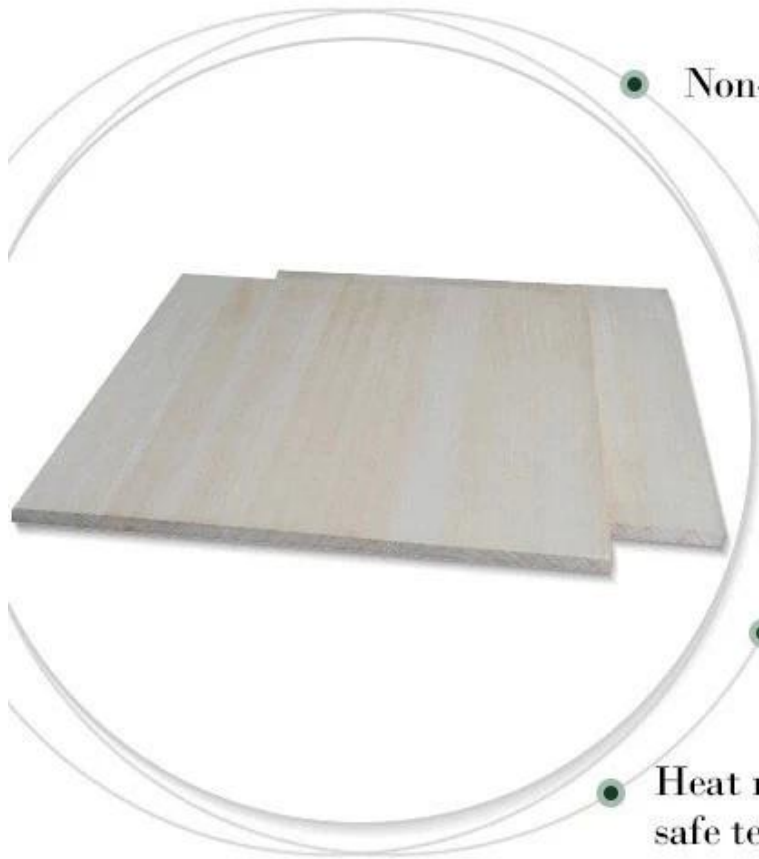

Paulownia Edge Glued Panels

Paulownia Edge Glued Boards

Thickness:from 6mm to 50mm. Special sizes are available upon request

Width:Max.1220 mm.

Length:Max.3000mm.

Color: Natural or Bleached

Moisture content: Below 12%.

Usage: Furniture, wall panels, doors, sauna, construction, coffins, arts & crafts, surfboards, boat bulding, etc.

Hot Tags: edge glued panel, China, manufacturers, suppliers, factory

PRODUCT FEATURE

- Non-toxic, safe to human health
- Wipe clean washable surface
- Tasteless
- Smooth surface
- Heat resistant
safe temperature scope: -30°C to $+180^{\circ}\text{C}$