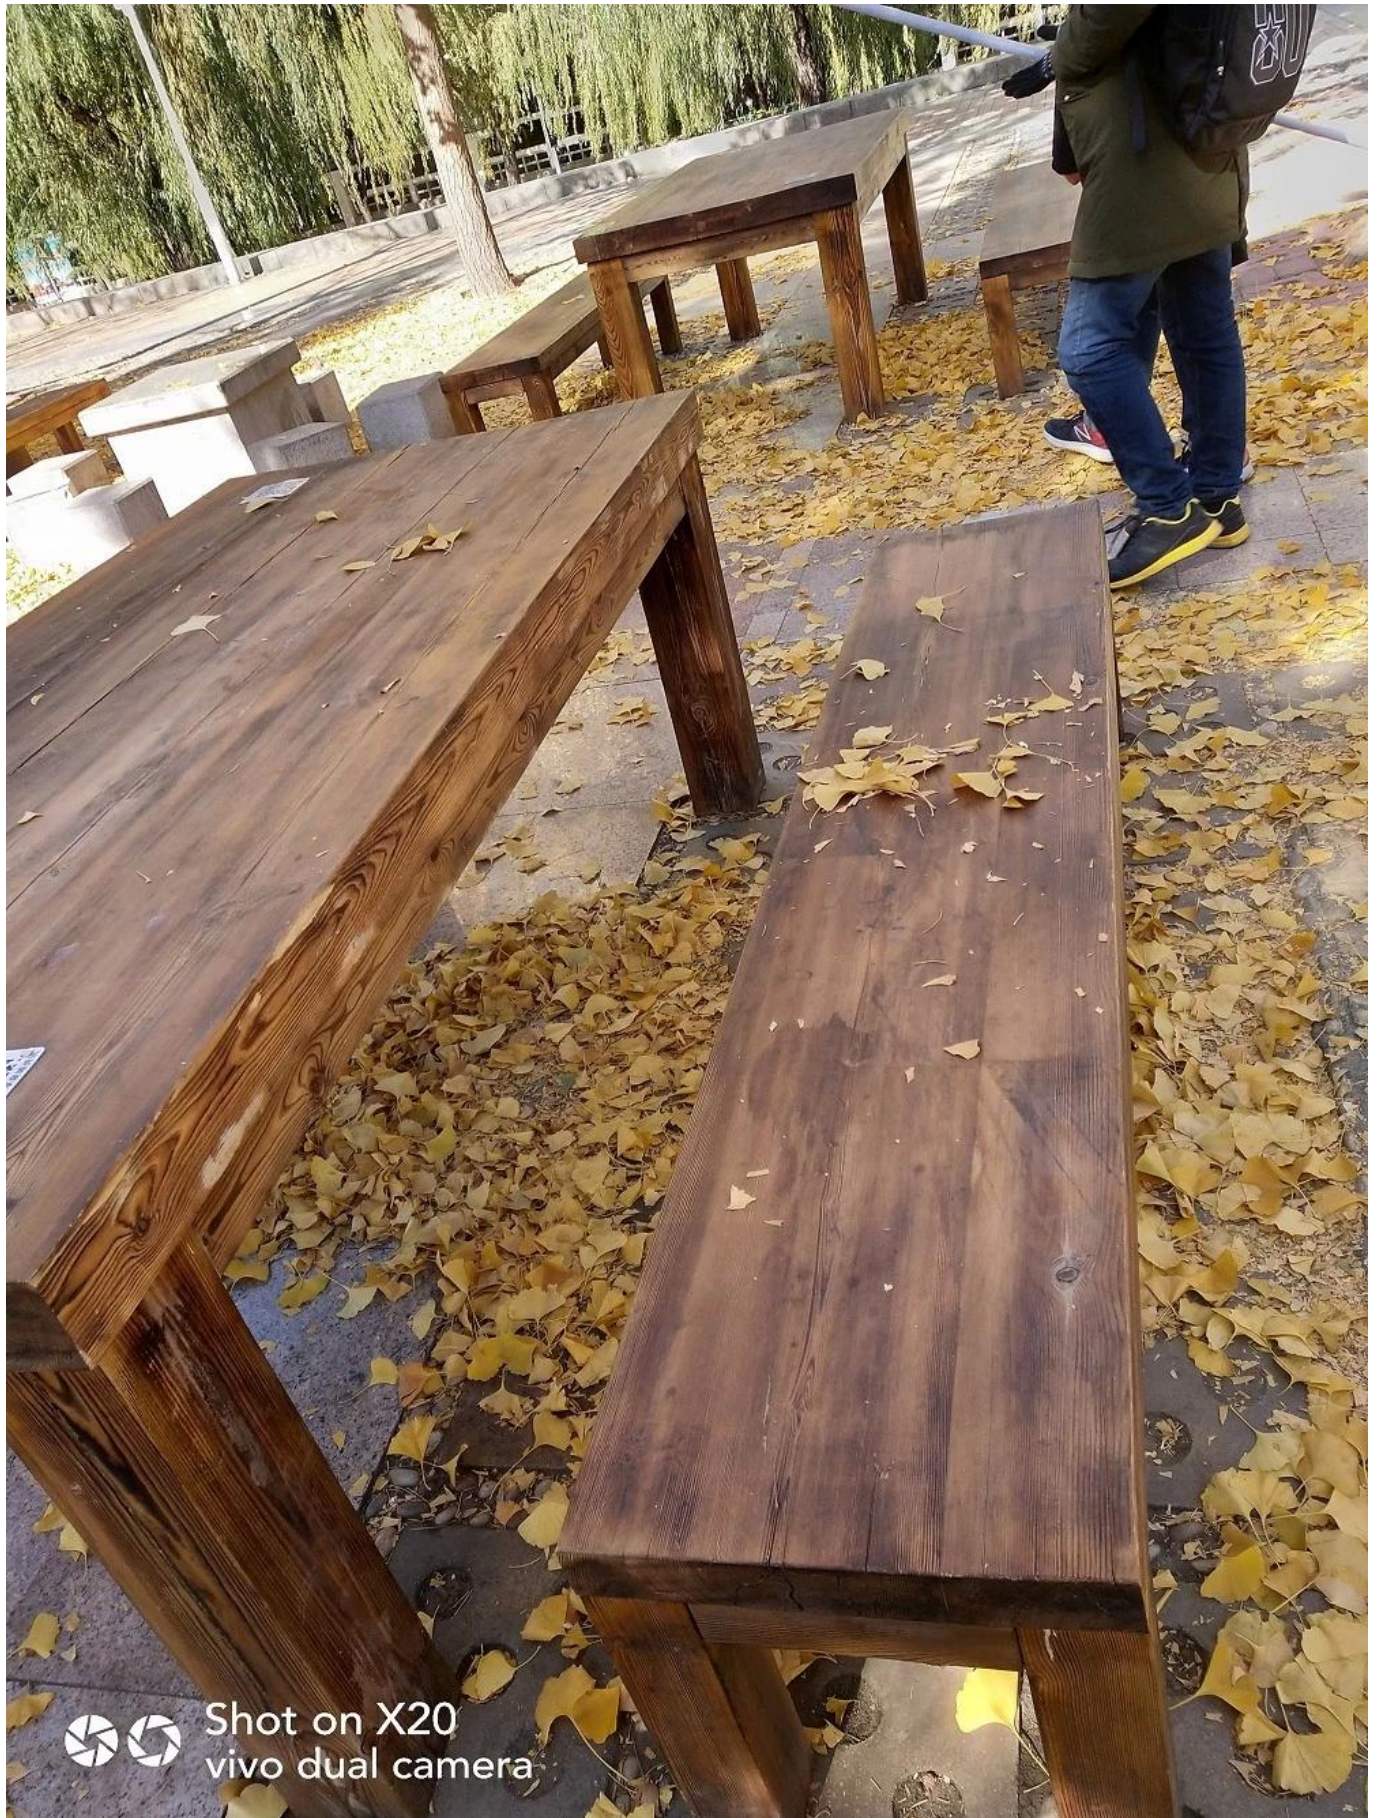

outdoor furniture with wood preservative
wood:paulownia
size:38*500*1200
usage:outdoor furniture like tables,chairs etc

Shot on X20
vivo dual camera

Shot on X20
vivo dual camera

Shot on X20
vivo dual camera