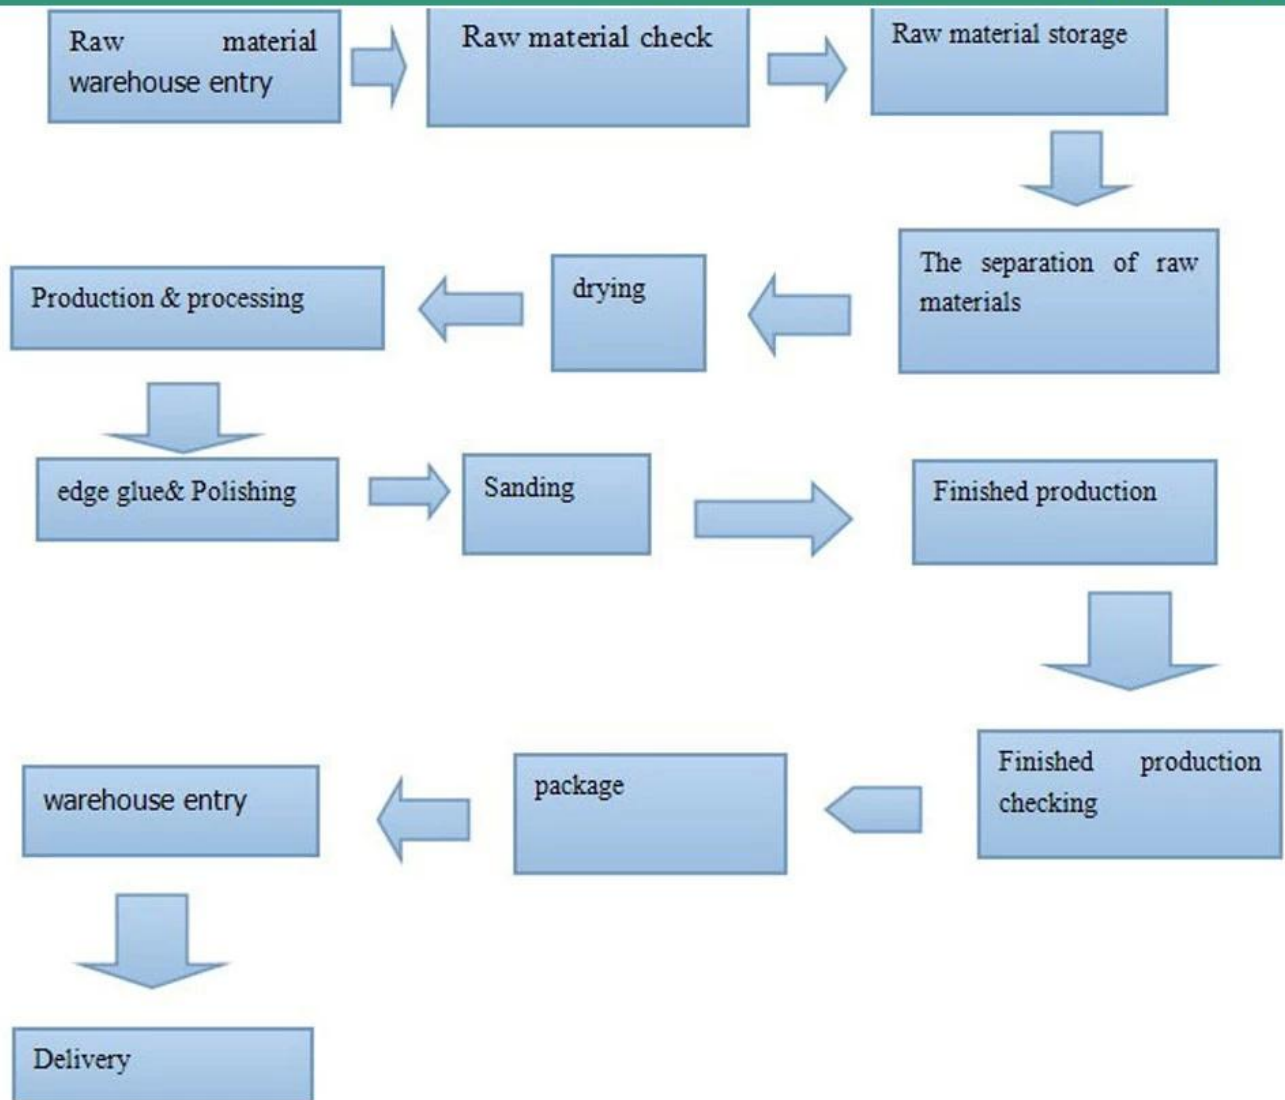

□□ □□ □□□□ □□ □□ □□ □□ □□ □□
□□ □□

Production line

PICTURES OF THE ENTERPRISE

Contact us

Anny Guo

Dongming Sanxin Wood Industry Co.,Ltd

Tel:+86-530-6208019 Fax:+86-530-6208016

Mobile:+86-15269057636