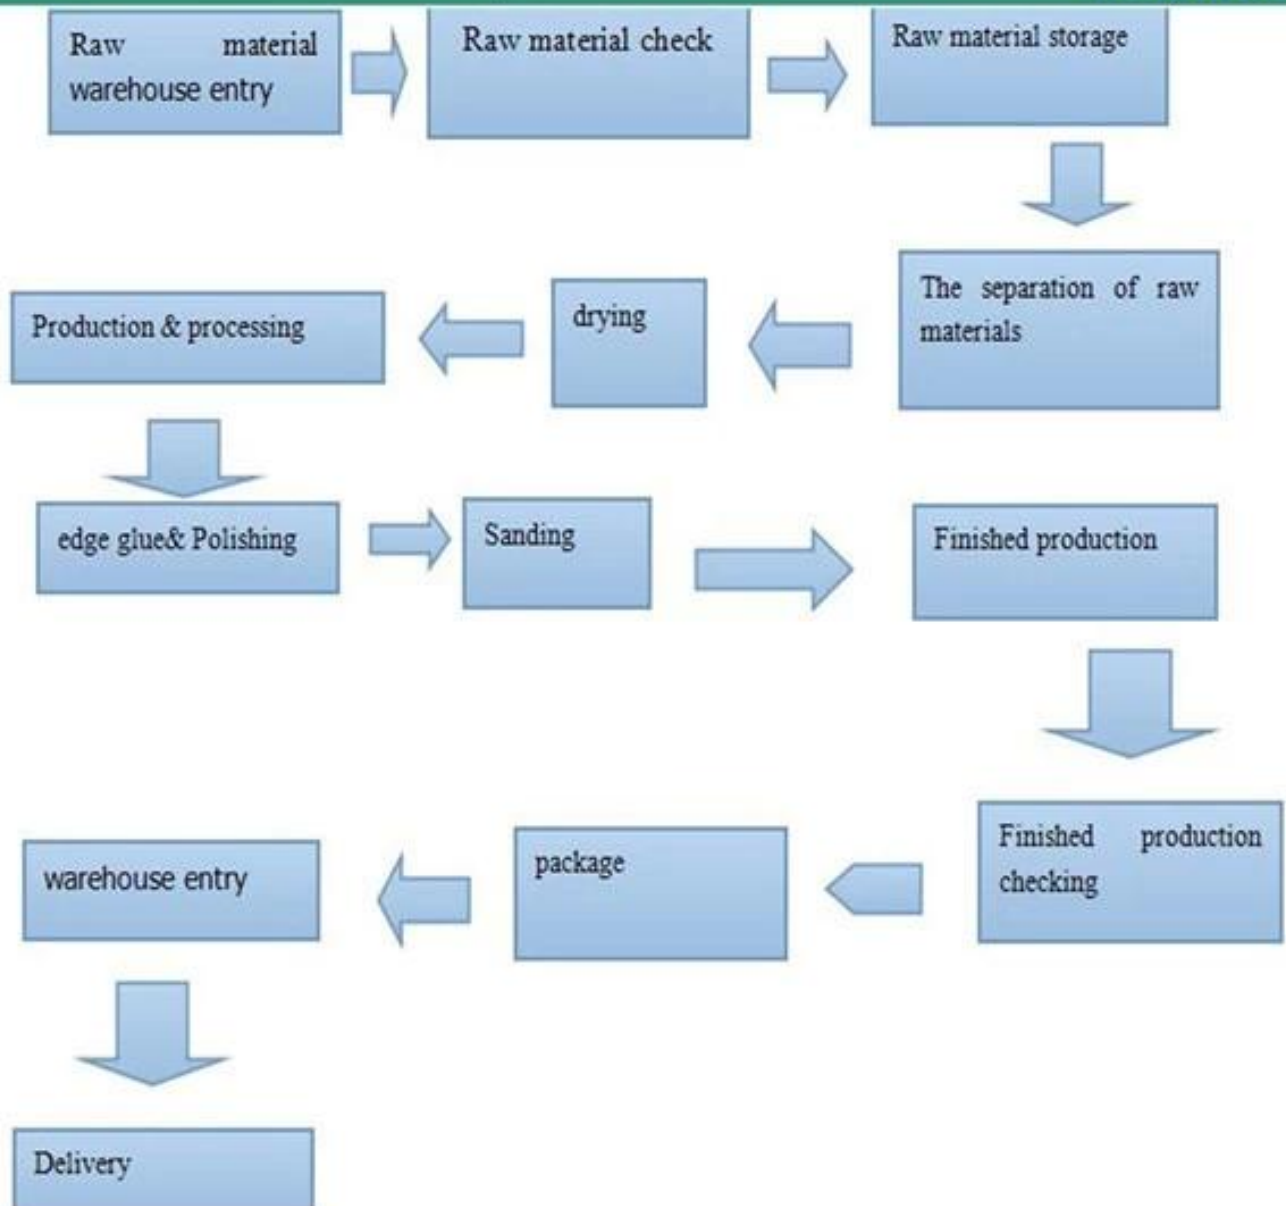

Species	Paulownia board	Color	Bleached, Natural	Grade	AA, AB,BC
Thickness	3.0mm-50mm	Width	100mm - 1220mm	Length	300mm - 2500mm
Weight	290—310kgs/m3				
Moisture Content	To be within 12-14% at time of shipment.				
Tolerance	From+-0.1mm to +-0.5mm				
Place of origin:	Shandong China				
Packing Details:	Plastic bags packed ,with iron /plastic belt outside,wood pallets at the bottom.				
Glue Type	Environmental friendly hangang glue from Germany				
Usage	Making wooden box, furniture,coffin, snowboard, surf board, wall panel, decorate sauna house, crafts & arts, package, indoor decorating, construction, packing pallets and so on.				
Main Markets	Vietnam, Malaysia, Indonesia, America, France, Italy, Germany, UK, and so on.				
Payment	T/T(30% advance, 70%balance upon B/L Copy in 7days) or L/C at sight				

Production line

Exhibition

318 CÔNG TY TNHH MTV XUẤT NHẬP KHẨU TM GIAI

Our company

Packing & delivery