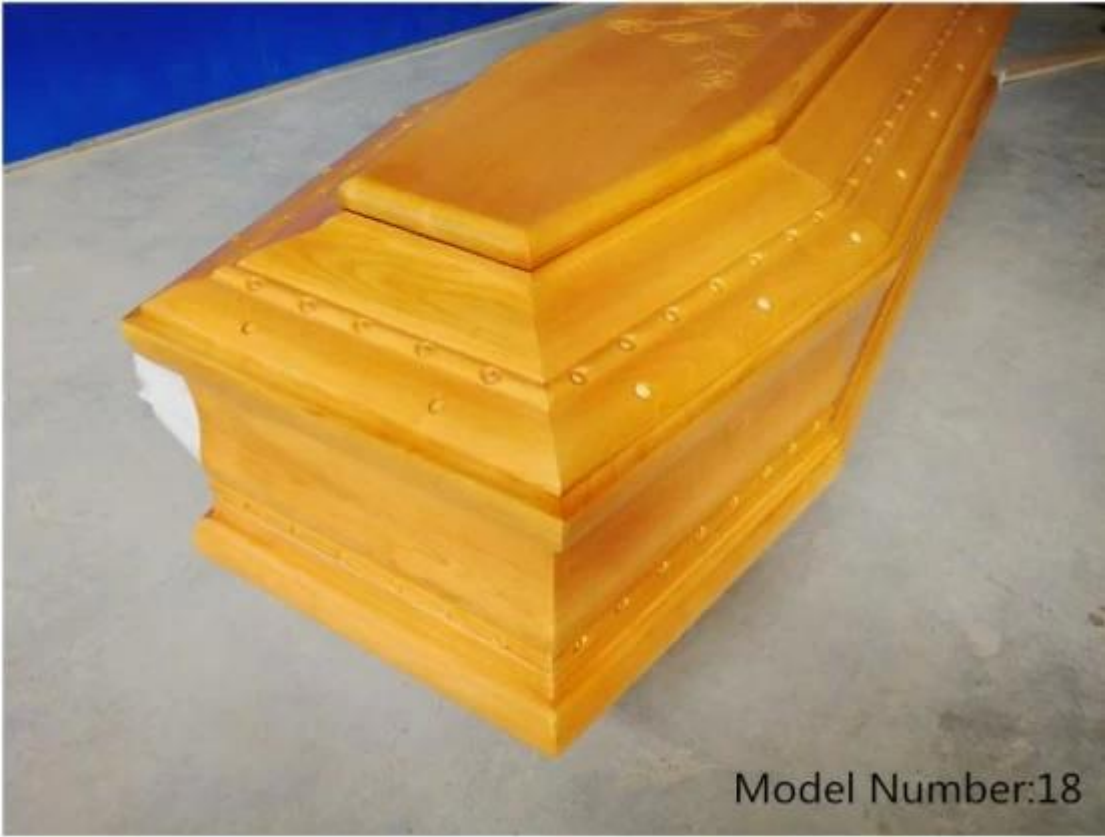

Funeral Solid Wooden Coffin Wood Casket

Port: Qingdao, China

Production Capacity: 20000000PCS

Payment Terms: L/C, T/T, D/P

Material: Wood

Application: Adult

Type: Coffin

Style: European Style

Color: Gold

Wood Type: Paulownia oak pine Funeral Solid Wooden Coffin Wood Casket

Port: Qingdao, China

Production Capacity: 20000000PCS

Payment Terms: L/C, T/T, D/P

Material: solid paulownia Wood

Model Number:18

Model Number:18

Model Number:zero26

Model Number:15

Model Number:173