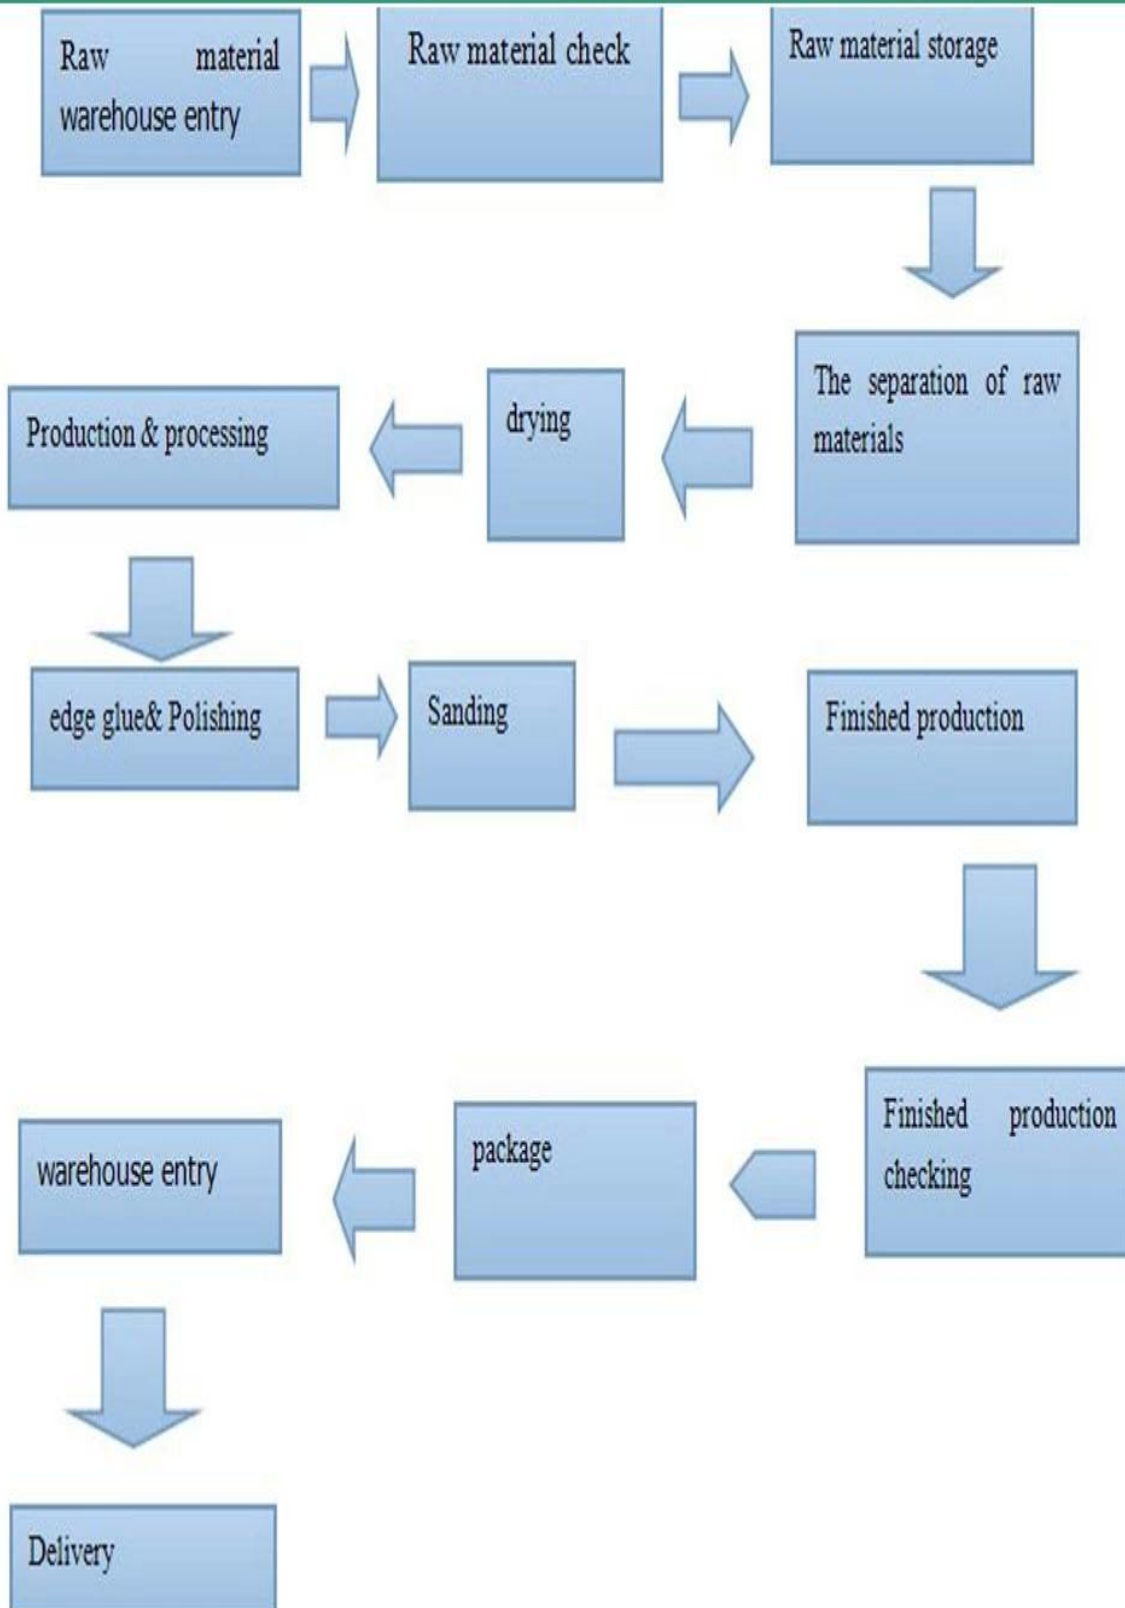

Species	Paulownia board	Color	Bleached, Natural	Grade	AA, AB,BC
Thickness	3.0mm-50mm	Width	100mm - 1220mm	Length	300mm - 2500mm
Weight	290—310kgs/m3	HS CODE:4407992090			
FSC Certificate:SGSHK-COC-011308					
Moisture Content	To be within 12-14% at time of shipment.				
Tolerance	From+-0.1mm to +-0.5mm				
Place of origin:	Shandong China				
Packing Details:	Plastic bags packed ,with iron /plastic belt outside,wood pallets at the bottom.				
Glue Type	Environmental friendly hangang glue from Germany				
Usage	Making wooden box, furniture,coffin, snowboard, surf board, wall panel, decorate sauna house, crafts & arts, package, indoor decorating, construction, packing pallets and so on.				
Main Markets	Vietnam, Malaysia, Indonesia, America, France, Italy, Germany, UK, and so on.				
Payment	T/T(30% advance, 70%balance upon B/L Copy in 7days) or L/C at sight				

Produce line:

# Production line

Factory: