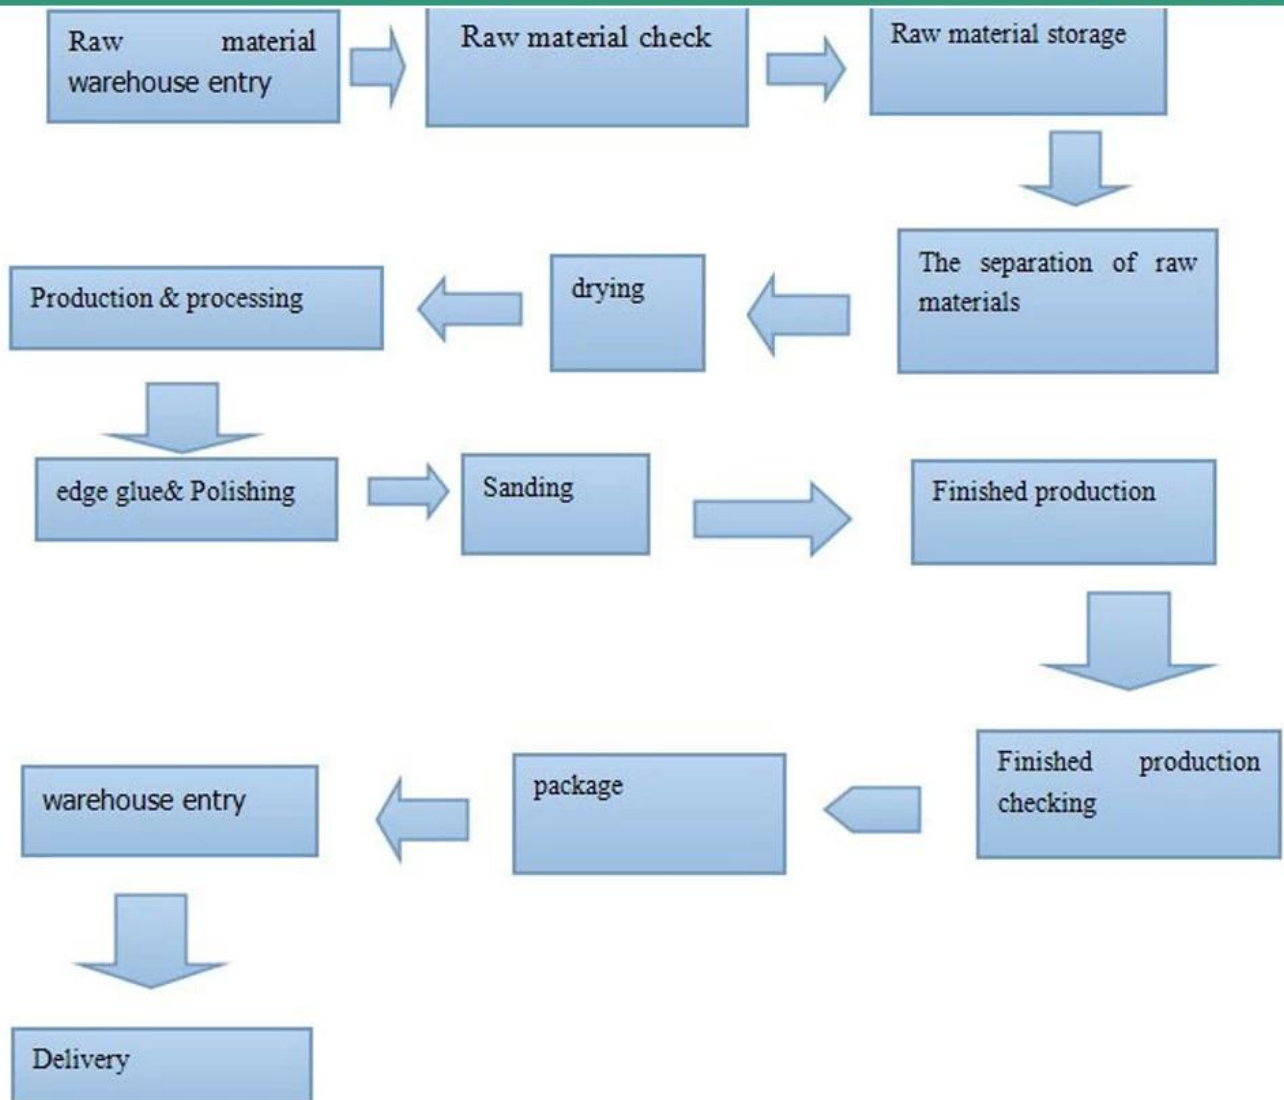

paulownia edge glued board with bleached white color
product pictures

Production line

PICTURES OF THE ENTERPRISE

Contact us

Anny Guo

Dongming Sanxin Wood Industry Co.,Ltd

Tel:+86-530-6208019 Fax:+86-530-6208016