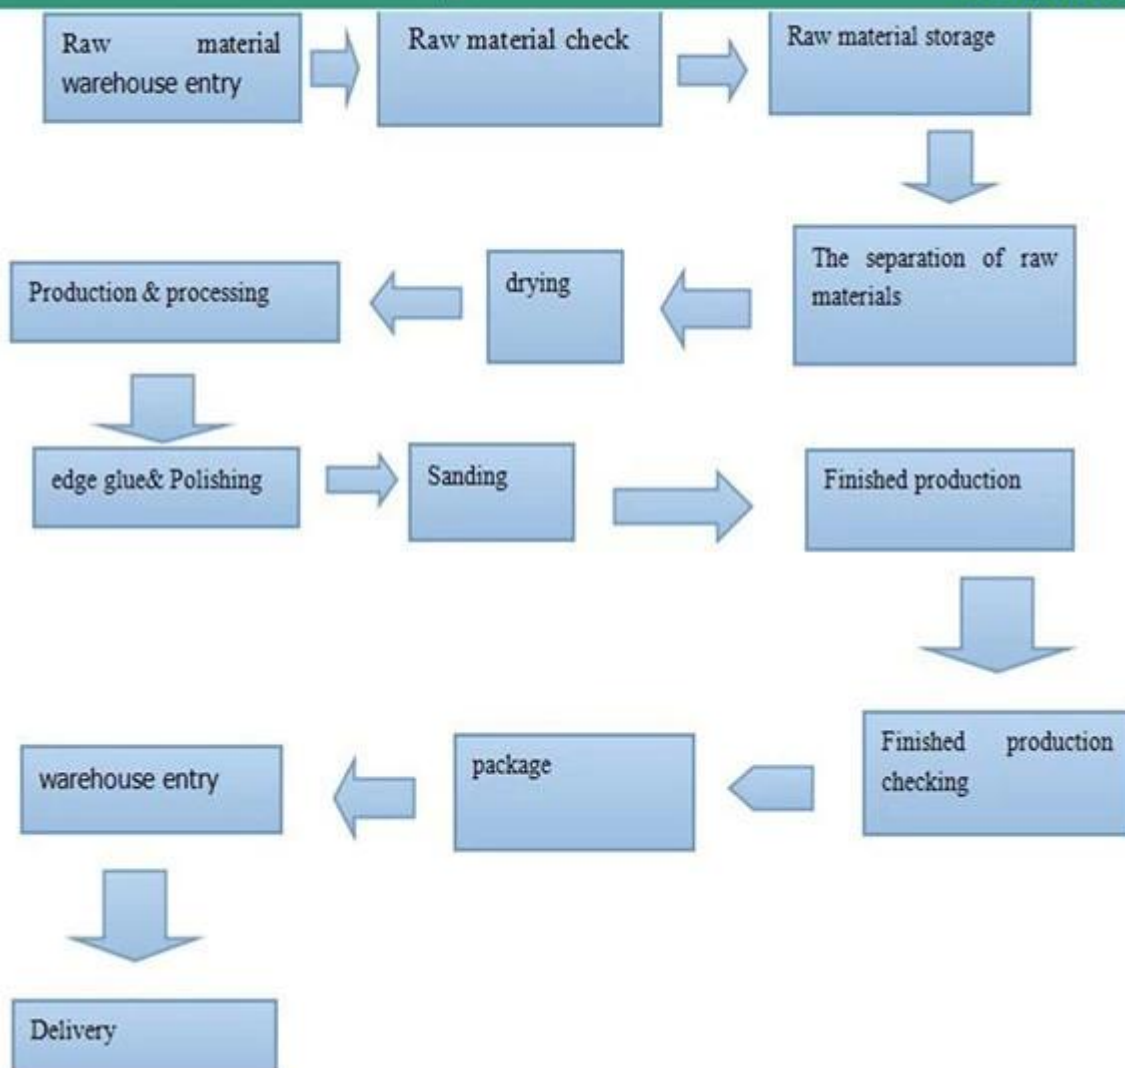

paulownia edge glued panel board
product pictures

Our company

Production line

Contact us

Anny Guo

Dongming Sanxin Wood Industry Co.,Ltd

Tel:+86-530-6208019 Fax:+86-530-6208016

Mobile:+86-15269057636