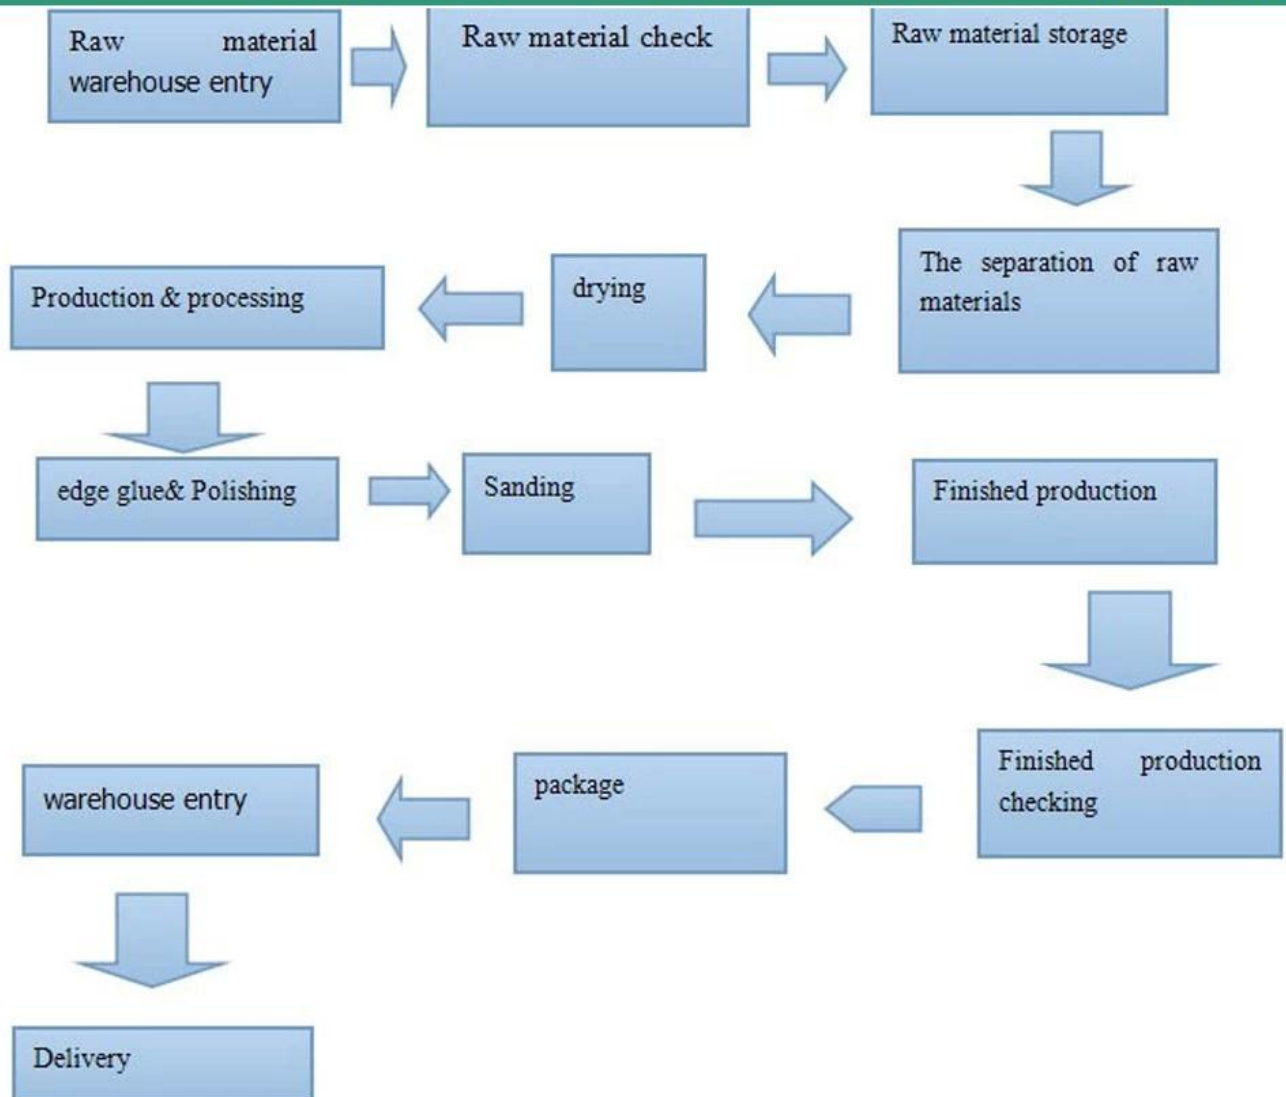

paulownia laminated panel with 70mm thickness

Production line

production pictures

PAULOWNIA FINGER JOINT BOARD

EXHIBITION