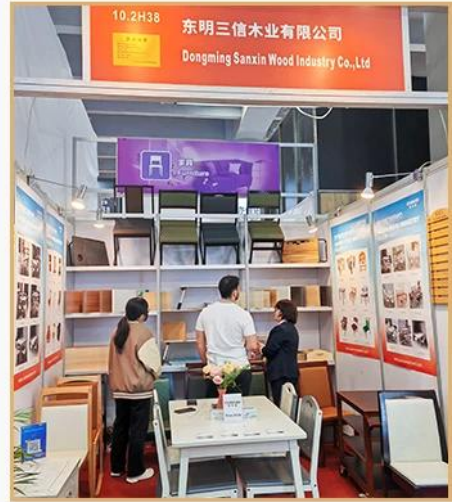

Qualification Certificate

< /π >