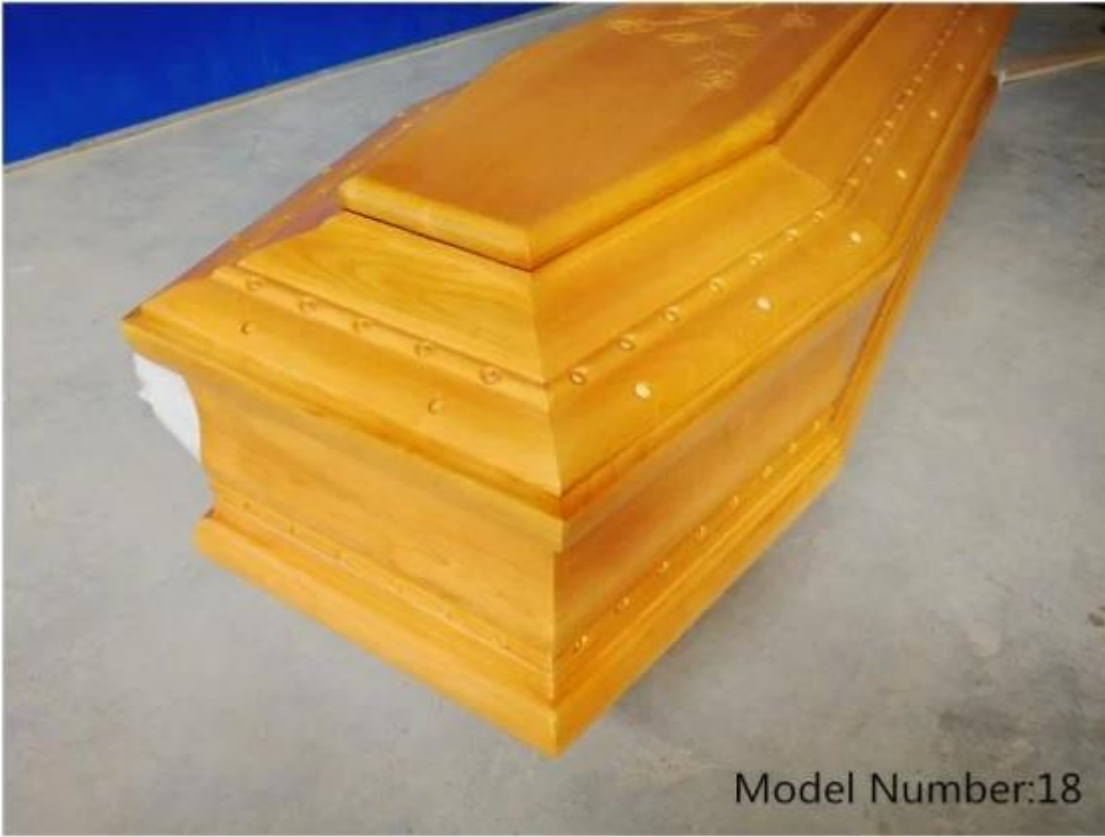

Model Number:zero26

Model Number:18