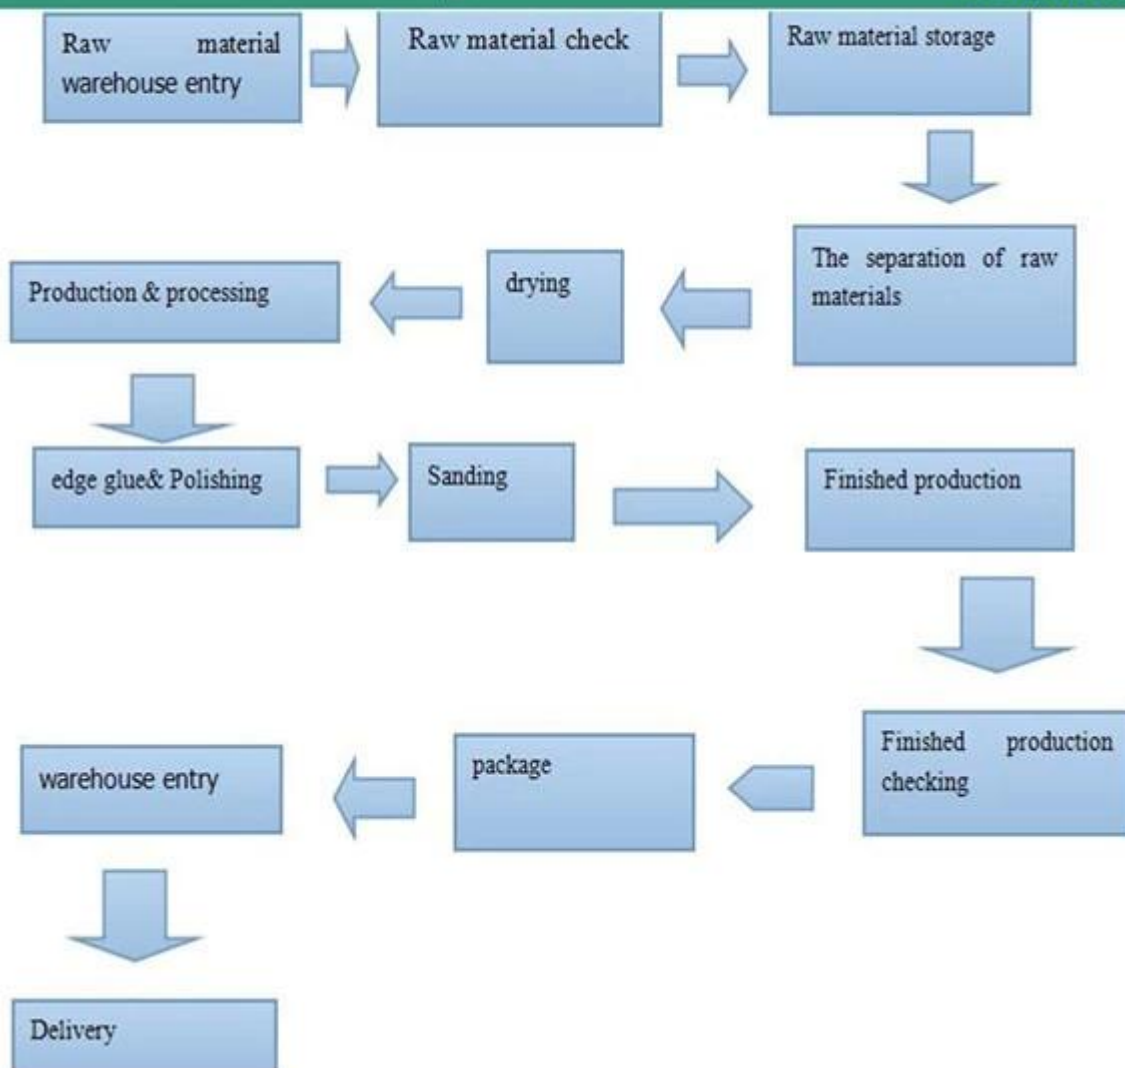

9058HK-COC-011308

[www.sanxinwood.com](http://www.sanxinwood.com)

Dongming Sanxin Wood Industry Co., Ltd

[dmsjx.com](http://dmsjx.com)

IRGUTUVALIT 60SHK.COC.011308

[www.sanxinwood.com](http://www.sanxinwood.com)

# Production line

# Packing & delivery