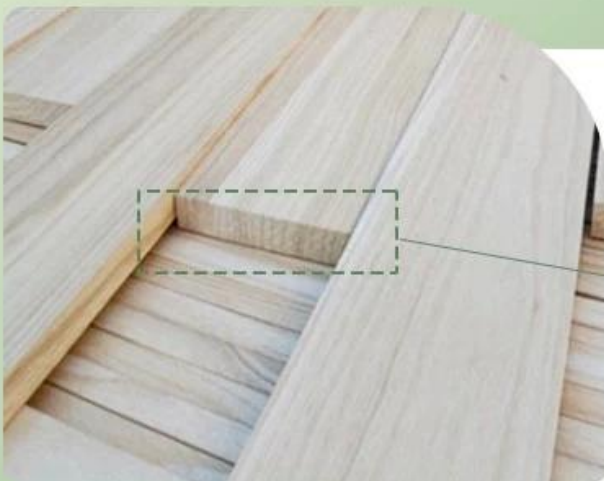

STRAIGHT
EDGES

Product Details

Excellent
quality

Rigorous structure and fine workmanship

1

PAULOWNIA FINGER JOINT BOARD

Low weight and good stability

2

SOLID WOOD BATTEN

Natural color, fine texture. customized
size with grooving is accepted

3

PAULOWNIA BOARD WITH EMBOSSING

Extremely light and fine texture Tasteless and
resistance to wear.
The best choice for decoration.